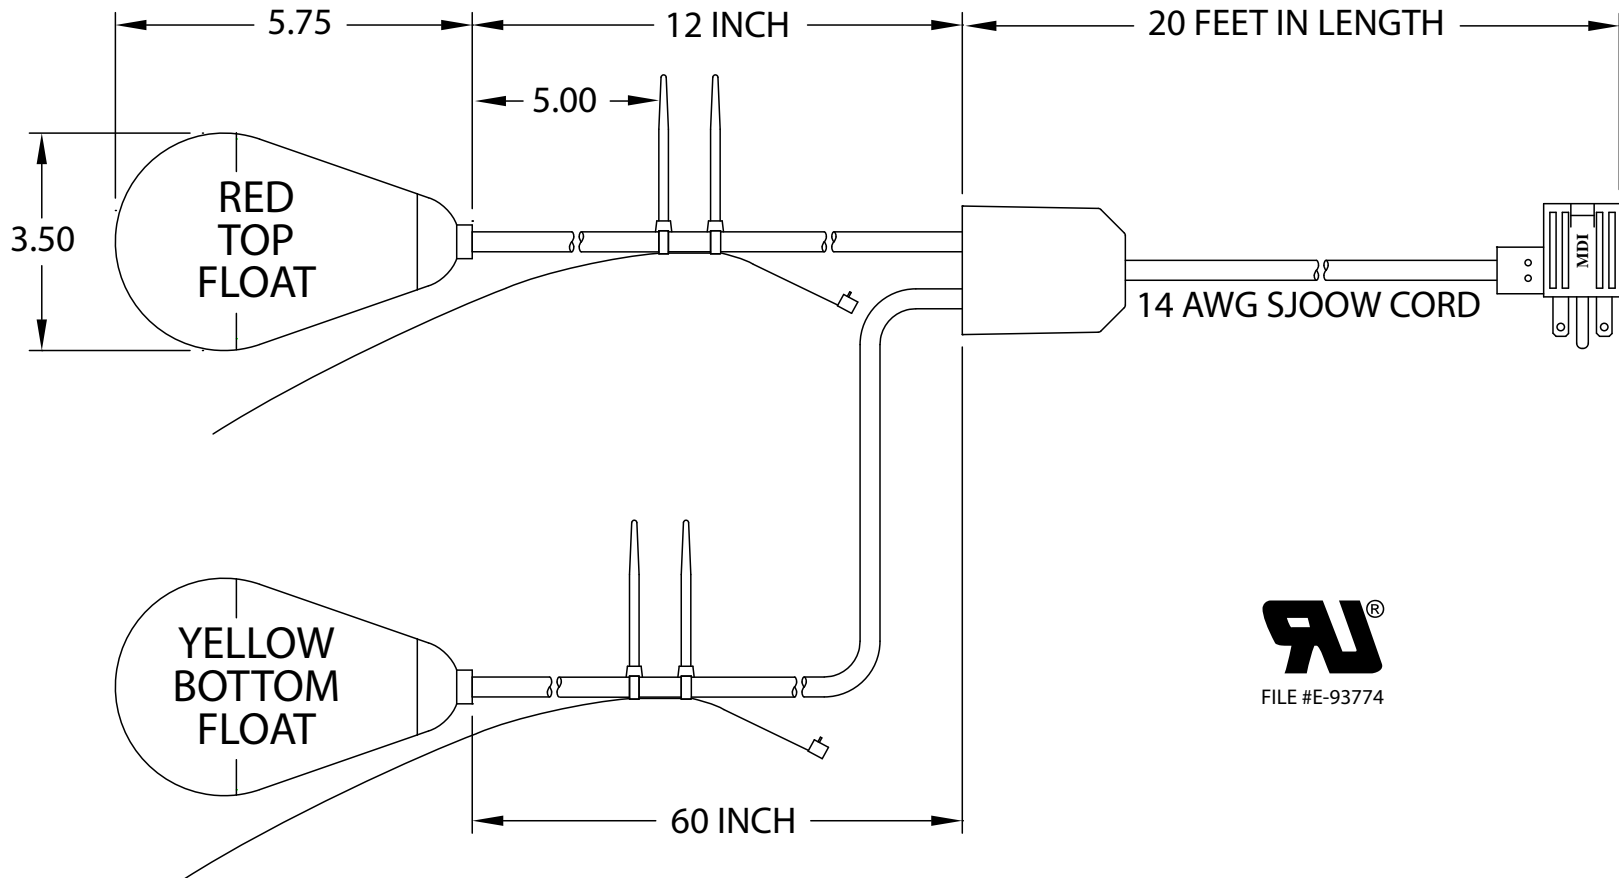

MERCURY DISPLACEMENT INDUSTRIES, INC.

Post Office Box 710 - U.S. 12 East - Edwardsburg, Michigan 49112-0710

Phone (269) 663-8574 - Fax (269) 663-2924

(800) 634-4077

JTFU-060-U20R2

MECHANICAL TWIN FLOAT

PUMPING ACTION: NORMALLY CLOSED (PUMP UP)

PUMPING RANGE: 12 - 60 INCHES

ELECTRICAL RATINGS: 15 AMPS @ 240 VAC

2 H.P. @ 240 VAC 96 LRA

FLOAT MATERIAL: A.B.S.

TEMPERATURE RATING: 180°F/82°C.

Contactors - Relays - Switches

J.J.S. October 17, 2017

<http://www.mdious.com>