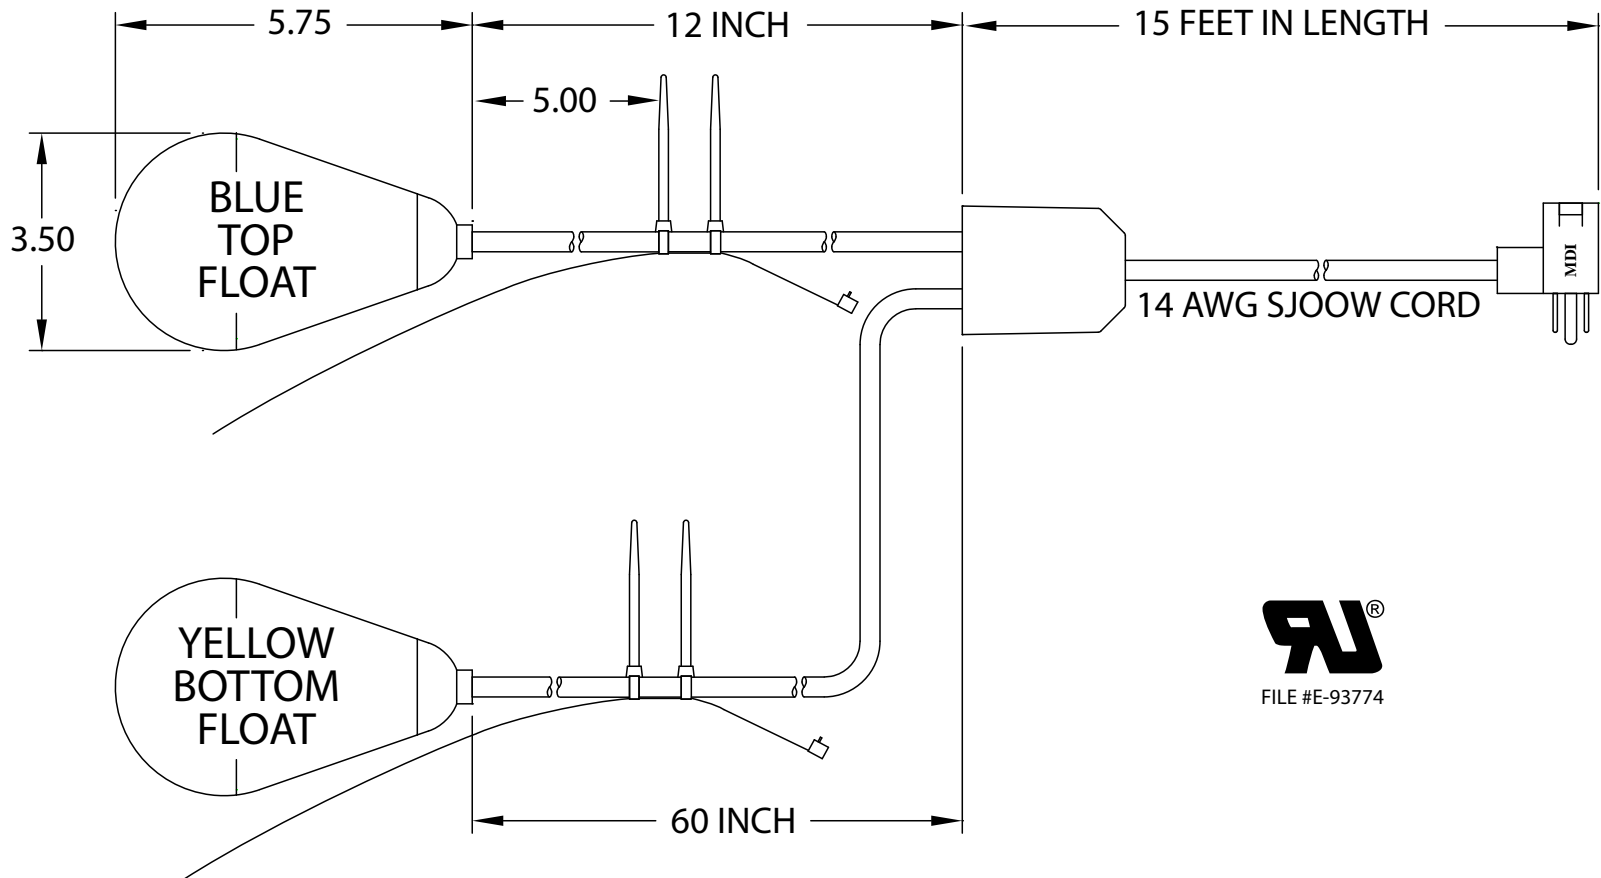

MERCURY DISPLACEMENT INDUSTRIES, INC.

Post Office Box 710 - U.S. 12 East - Edwardsburg, Michigan 49112-0710

Phone (269) 663-8574 - Fax (269) 663-2924

(800) 634-4077

JTFU-060-U15R1 MECHANICAL TWIN FLOAT

PUMPING ACTION: NORMALLY CLOSED (PUMP UP)

PUMPING RANGE: 12 - 60 INCHES

ELECTRICAL RATINGS: 15 AMPS @ 120 VAC

1 H.P. @ 120 VAC 72 LRA

FLOAT MATERIAL: A.B.S.

TEMPERATURE RATING: 180°F/82°C.

Contactors - Relays - Switches

J.J.S. October 17, 2017

<http://www.mdious.com>