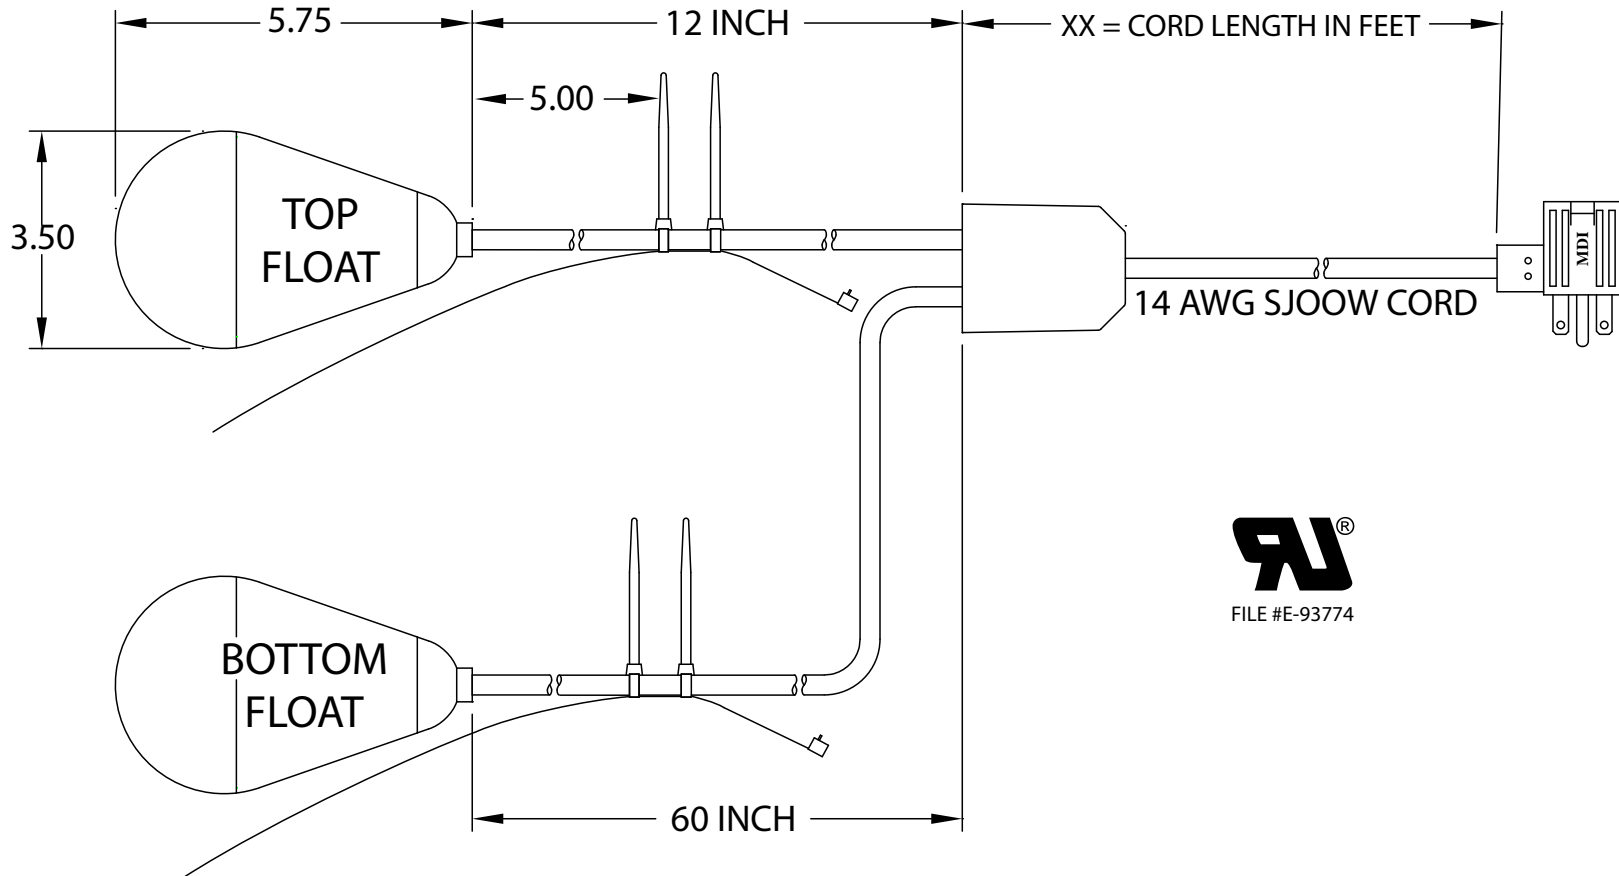

MERCURY DISPLACEMENT INDUSTRIES, INC.

Post Office Box 710 - U.S. 12 East - Edwardsburg, Michigan 49112-0710

Phone (269) 663-8574 - Fax (269) 663-2924

(800) 634-4077

JTFD-060-UXXR2 MECHANICAL TWIN FLOAT

PUMPING RANGE: 12 - 60 INCHES

ELECTRICAL RATINGS: 15 AMPS @ 240 VAC
2 H.P. @ 240 VAC 96 LRA

FLOAT MATERIAL: A.B.S.

TEMPERATURE RATING: 180°F/82°C.

Contactors - Relays - Switches

J.J.S. June 26, 2017

<http://www.mdius.com>