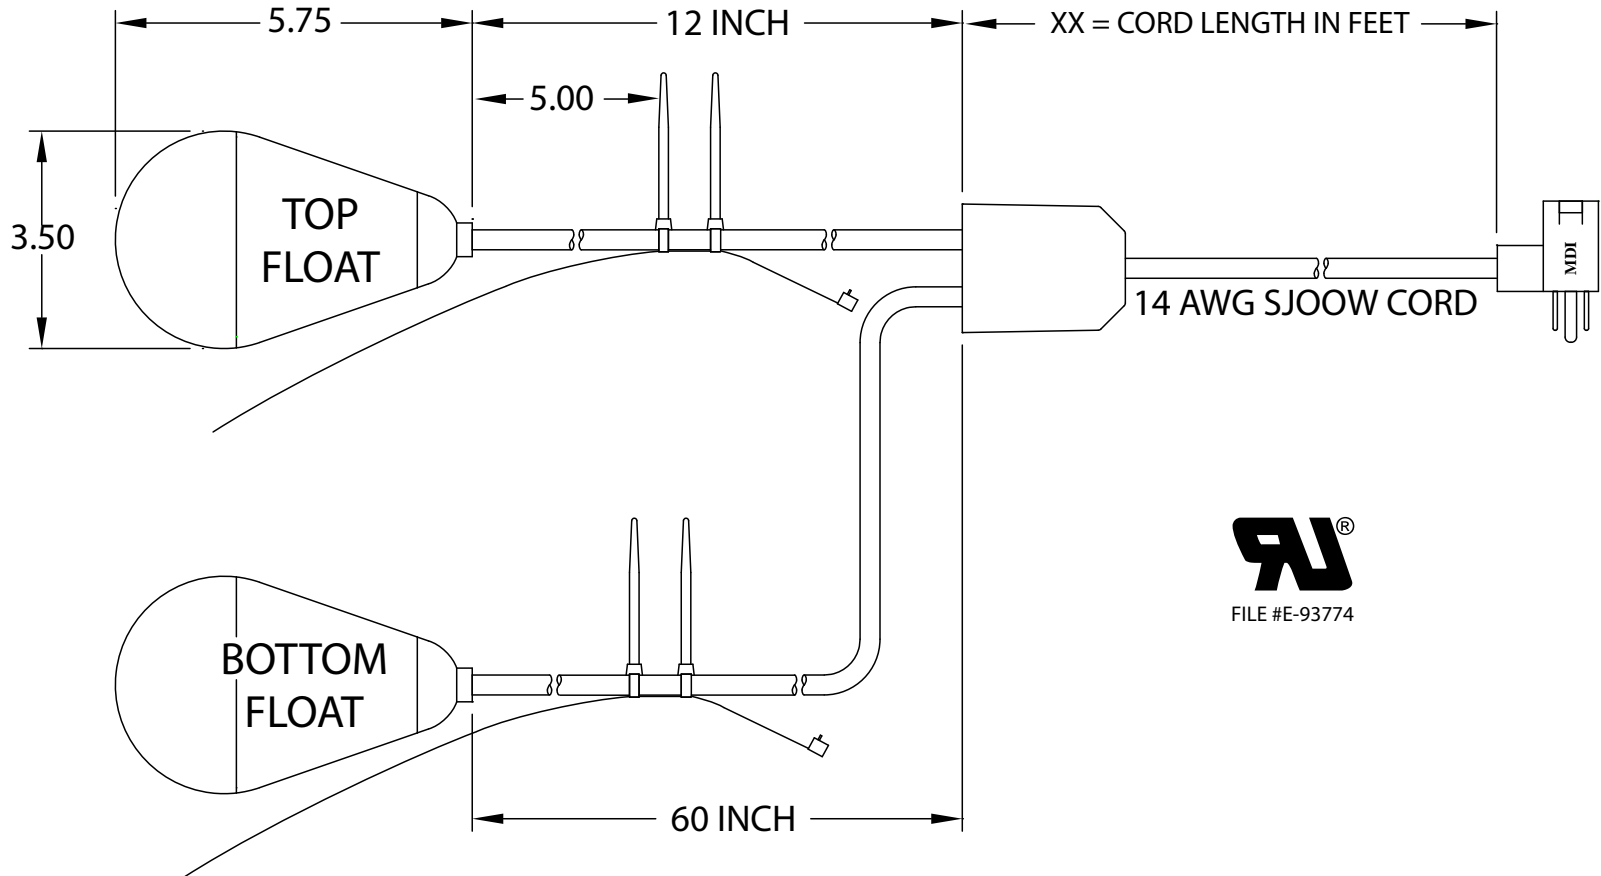

## JTFD-060-U~~XX~~R1 MECHANICAL TWIN FLOAT

PUMPING RANGE: 12 - 60 INCHES

ELECTRICAL RATINGS: 15 AMPS @ 120 VAC  
1 H.P. @ 120 VAC 72 LRA

FLOAT MATERIAL: A.B.S.

TEMPERATURE RATING: 180°F/82°C.

Contactors - Relays - Switches