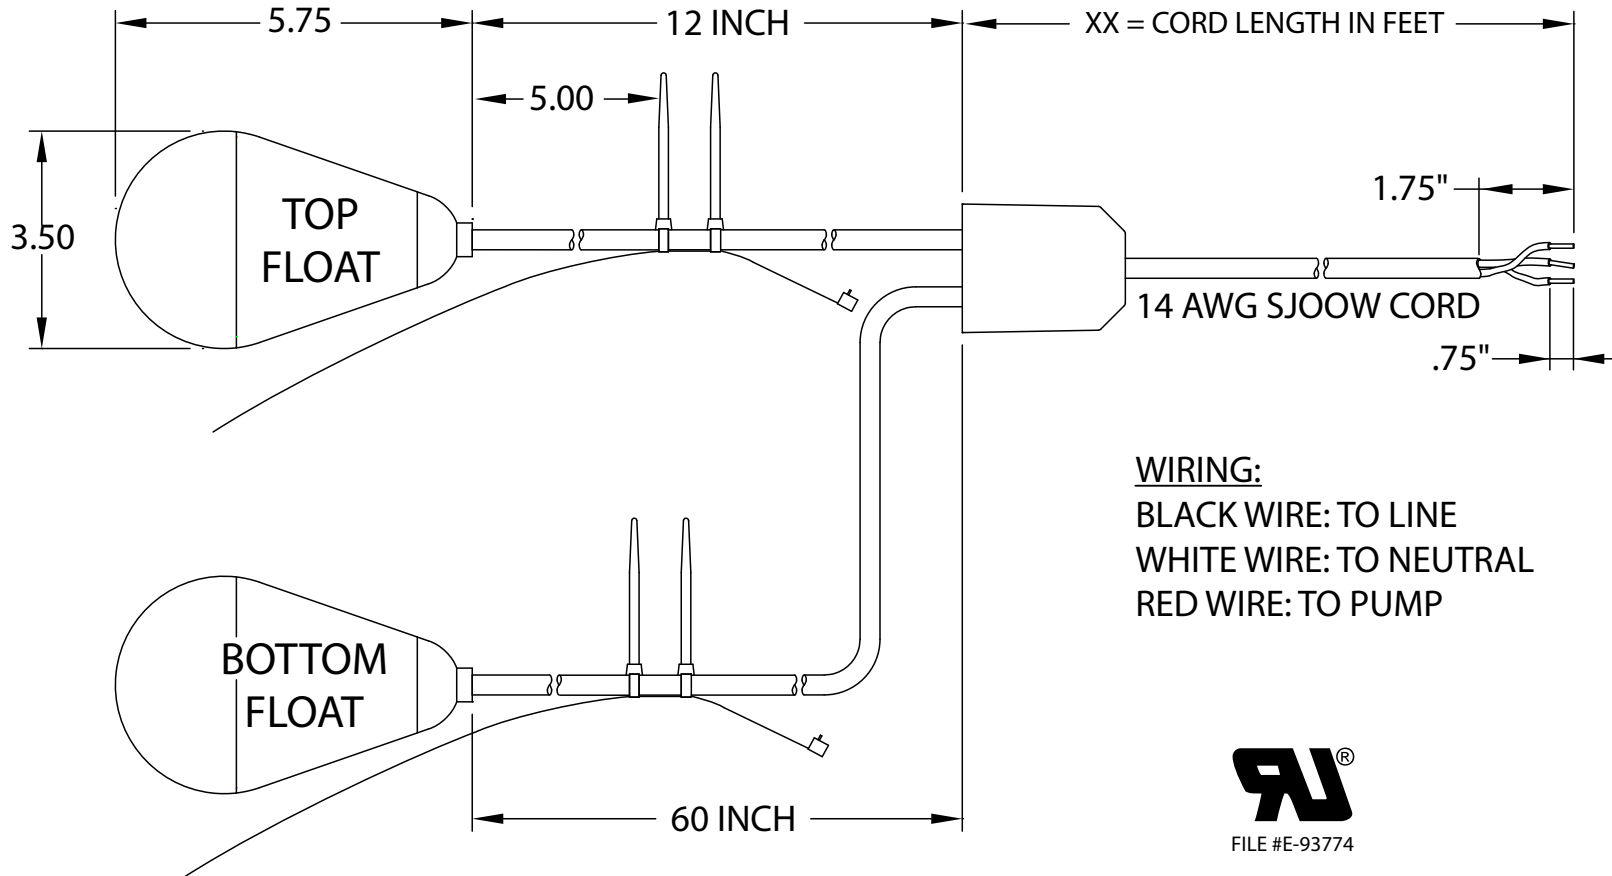

MERCURY DISPLACEMENT INDUSTRIES, INC.

Post Office Box 710 - U.S. 12 East - Edwardsburg, Michigan 49112-0710

Phone (269) 663-8574 - Fax (269) 663-2924

(800) 634-4077

JTFD-060-UXX00 MECHANICAL TWIN FLOAT

PUMPING RANGE: 12 - 60 INCHES

ELECTRICAL RATINGS: 15 AMPS @ 120/240 VAC
1 H.P. @ 120 VAC 72 LRA
2 H.P. @ 240 VAC 96 LRA

FLOAT MATERIAL: A.B.S.

TEMPERATURE RATING: 180°F/82°C.

Contactors - Relays - Switches

J.J.S. June 26, 2017

<http://www.mdius.com>