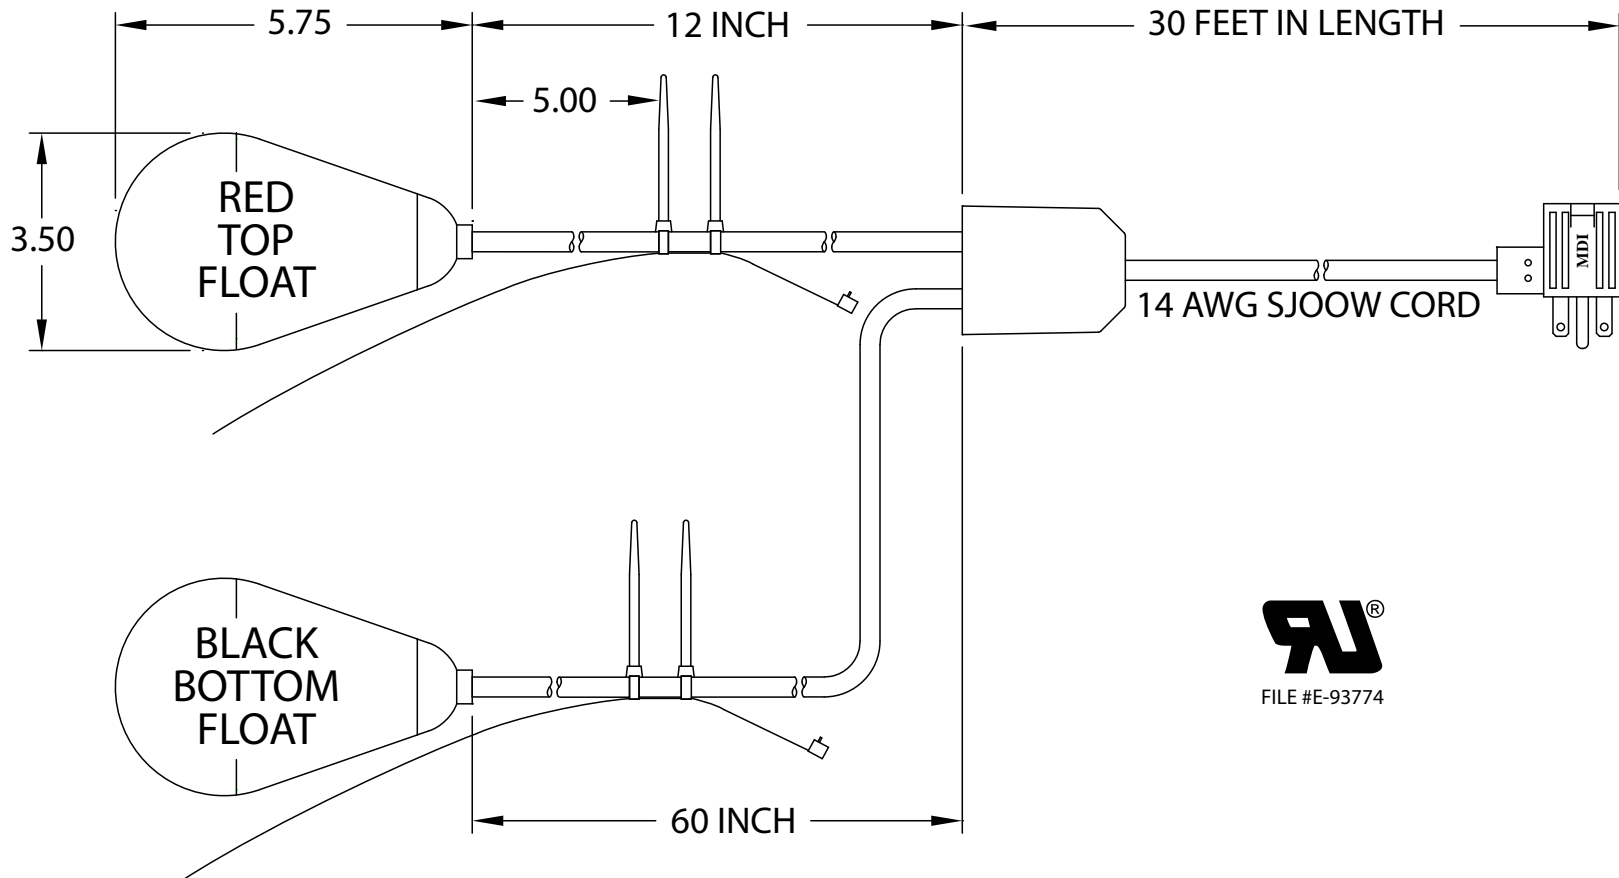

MERCURY DISPLACEMENT INDUSTRIES, INC.

Post Office Box 710 - U.S. 12 East - Edwardsburg, Michigan 49112-0710

Phone (269) 663-8574 - Fax (269) 663-2924

(800) 634-4077

JTFD-060-U30R2

MECHANICAL TWIN FLOAT

PUMPING ACTION: NORMALLY OPEN (PUMP DOWN)

PUMPING RANGE: 12 - 60 INCHES

ELECTRICAL RATINGS: 15 AMPS @ 240 VAC

2 H.P. @ 240 VAC 96 LRA

FLOAT MATERIAL: A.B.S.

TEMPERATURE RATING: 180°F/82°C.

Contactors - Relays - Switches

J.J.S. October 17, 2017

<http://www.mdious.com>