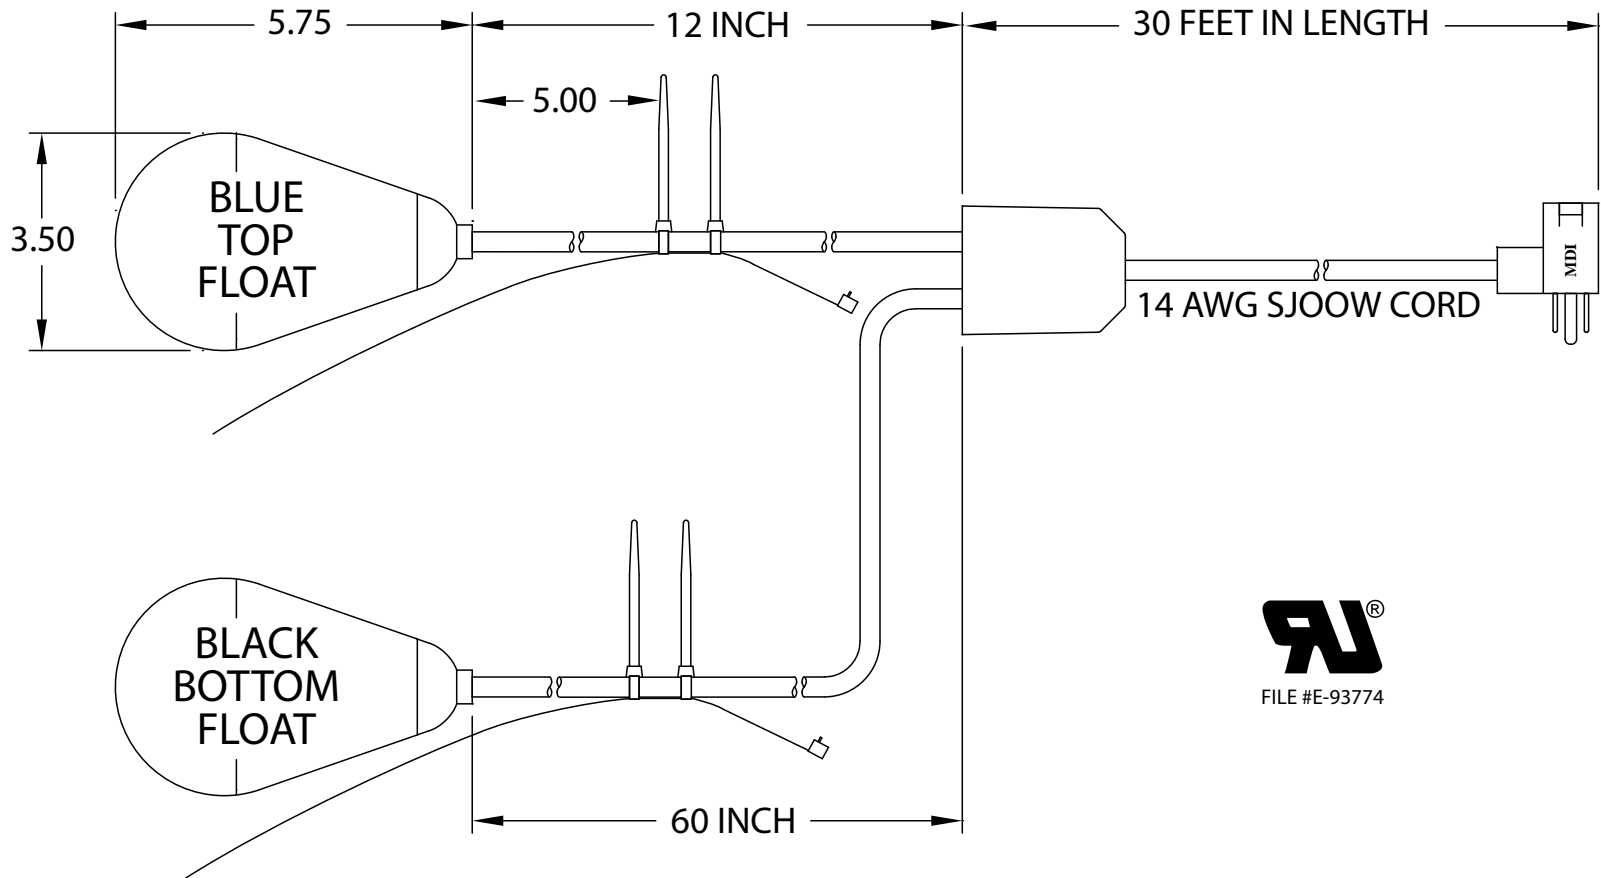

MERCURY DISPLACEMENT INDUSTRIES, INC.

Post Office Box 710 - U.S. 12 East - Edwardsburg, Michigan 49112-0710

Phone (269) 663-8574 - Fax (269) 663-2924

(800) 634-4077

JTFD-060-U30R1 MECHANICAL TWIN FLOAT

PUMPING ACTION: NORMALLY OPEN (PUMP DOWN)

PUMPING RANGE: 12 - 60 INCHES

ELECTRICAL RATINGS: 15 AMPS @ 120 VAC

1 H.P. @ 120 VAC 72 LRA

FLOAT MATERIAL: A.B.S.

TEMPERATURE RATING: 180°F/82°C.

Contactors - Relays - Switches

J.J.S. October 17, 2017

<http://www.mdious.com>