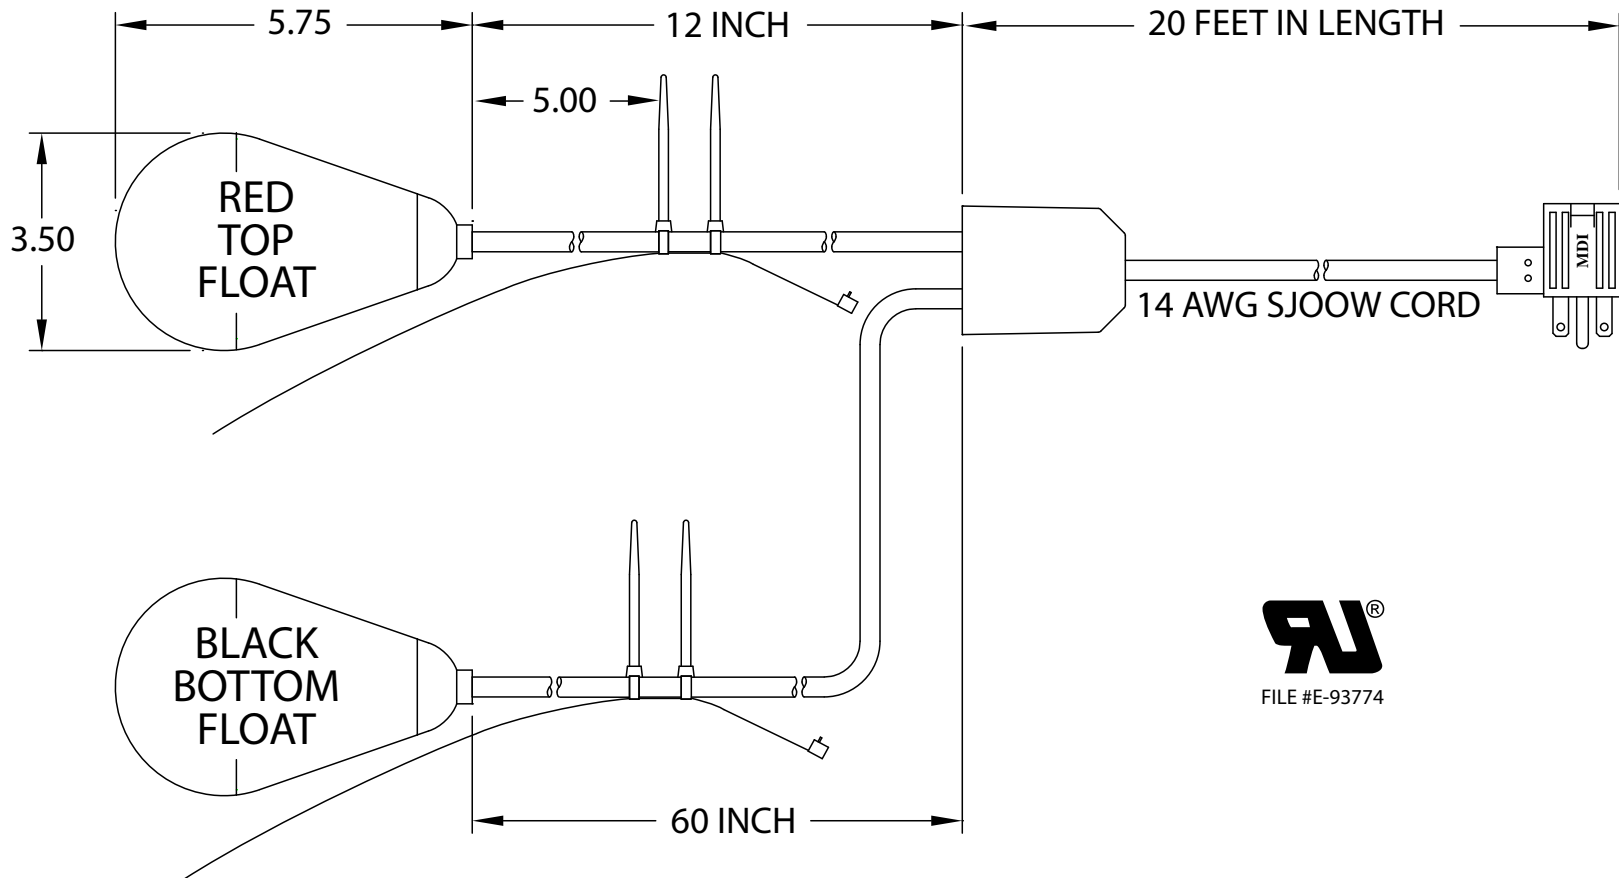

MERCURY DISPLACEMENT INDUSTRIES, INC.

Post Office Box 710 - U.S. 12 East - Edwardsburg, Michigan 49112-0710

Phone (269) 663-8574 - Fax (269) 663-2924

(800) 634-4077

JTFD-060-U20R2 MECHANICAL TWIN FLOAT

PUMPING ACTION: NORMALLY OPEN (PUMP DOWN)

PUMPING RANGE: 12 - 60 INCHES

ELECTRICAL RATINGS: 15 AMPS @ 240 VAC

2 H.P. @ 240 VAC 96 LRA

FLOAT MATERIAL: A.B.S.

TEMPERATURE RATING: 180°F/82°C.

Contactors - Relays - Switches

J.J.S. October 17, 2017

<http://www.mdious.com>