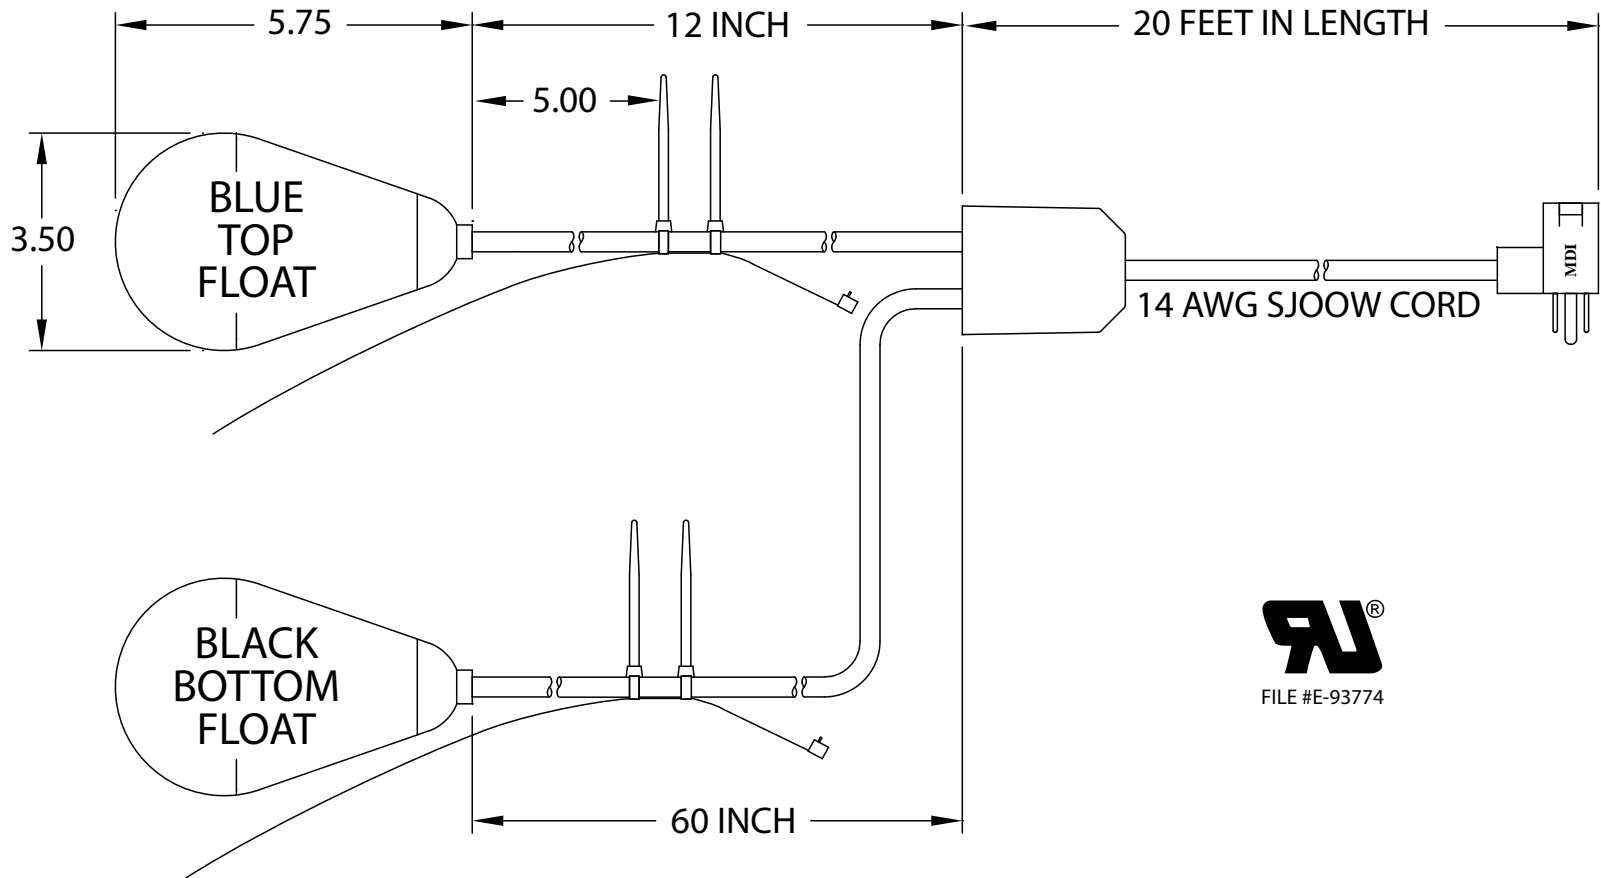

## JTFD-060-U20R1 MECHANICAL TWIN FLOAT

PUMPING ACTION: NORMALLY OPEN (PUMP DOWN)

PUMPING RANGE: 12 - 60 INCHES

ELECTRICAL RATINGS: 15 AMPS @ 120 VAC

1 H.P. @ 120 VAC 72 LRA

FLOAT MATERIAL: A.B.S.

TEMPERATURE RATING: 180°F/82°C.