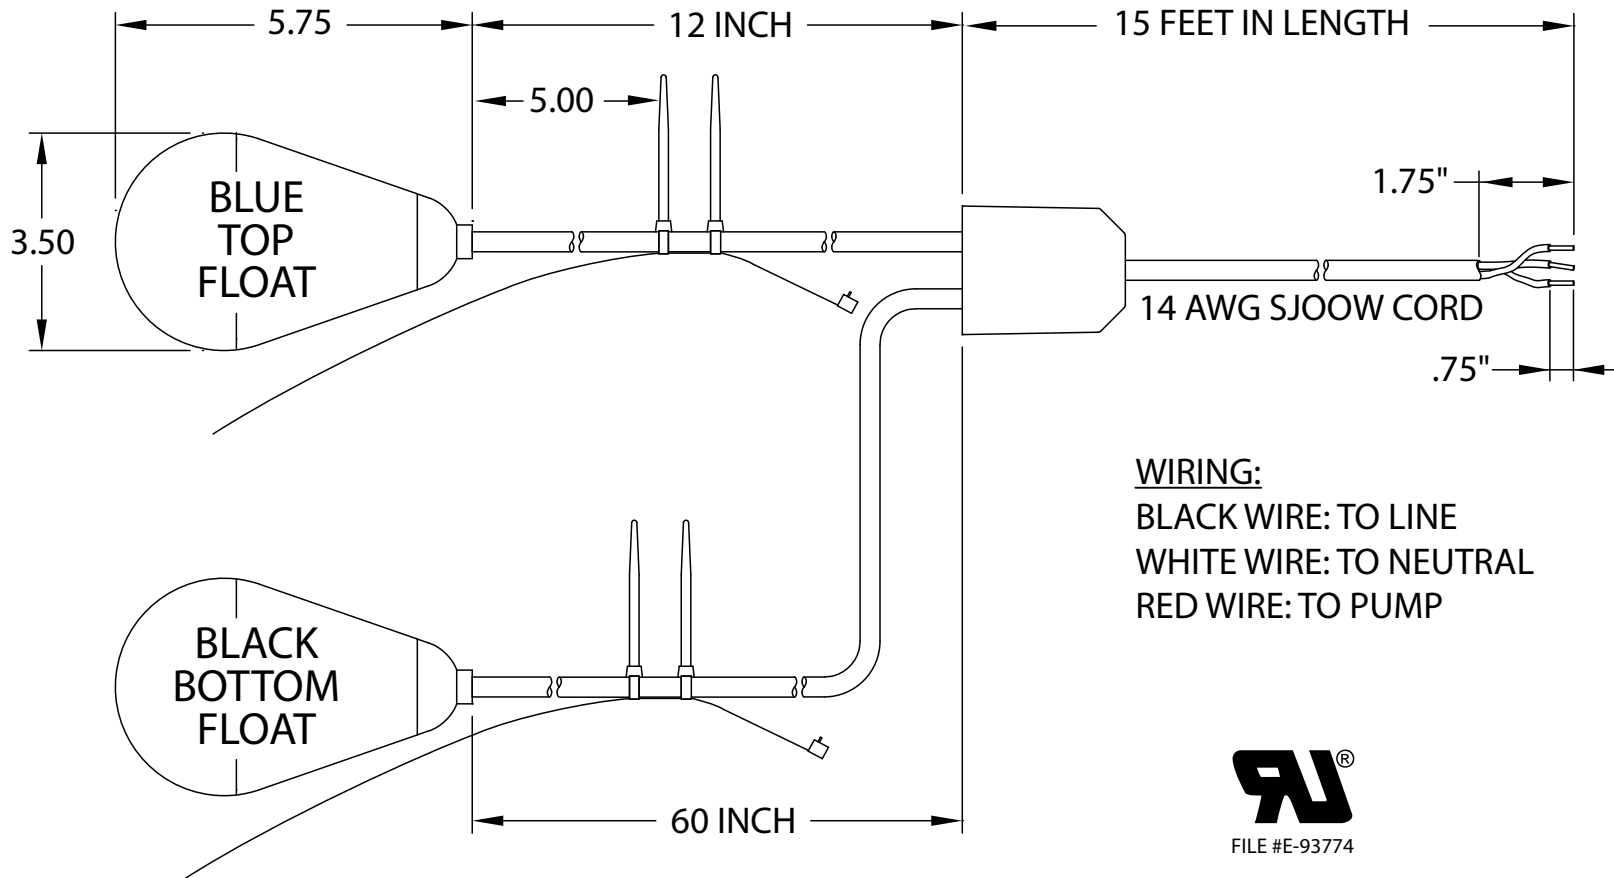

MERCURY DISPLACEMENT INDUSTRIES, INC.

Post Office Box 710 - U.S. 12 East - Edwardsburg, Michigan 49112-0710

Phone (269) 663-8574 - Fax (269) 663-2924

(800) 634-4077

JTFD-060-U1500 MECHANICAL TWIN FLOAT

WIRING:

BLACK WIRE: TO LINE
WHITE WIRE: TO NEUTRAL
RED WIRE: TO PUMP

PUMPING ACTION: NORMALLY OPEN (PUMP DOWN)

PUMPING RANGE: 12 - 60 INCHES

ELECTRICAL RATINGS: 15 AMPS @ 120/240 VAC

1 H.P. @ 120 VAC 72 LRA

2 H.P. @ 240 VAC 96 LRA