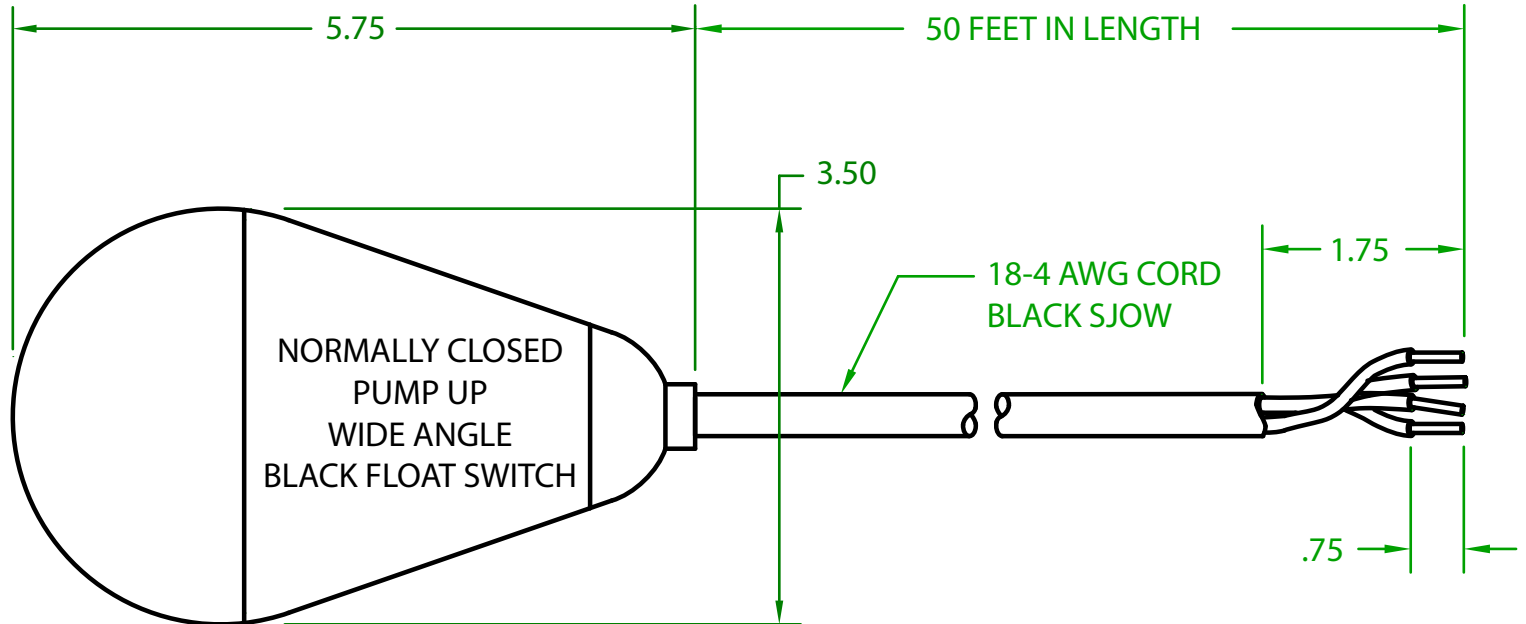

MERCURY DISPLACEMENT INDUSTRIES, INC.

Post Office Box 710 - U.S. 12 East - Edwardsburg, Michigan 49112-0710

Phone (269) 663-8574 - Fax (269) 663-2924

(800) 634-4077

JSF2BY5000

SMALL MECHANICAL FLOAT

DOUBLE POLE - SINGLE THROW (DPST)

OPERATING ANGLE: FLOAT HANGING DOWN CONTACTS ARE CLOSED
CONTACTS CLOSED @ 45° ABOVE HORIZONTAL
CONTACTS OPEN @ 45° BELOW HORIZONTAL

ELECTRICAL RATINGS: 5 AMPS @ 120/240 VAC
5 AMPS @ 30 VDC

FLOAT MATERIAL: A.B.S.