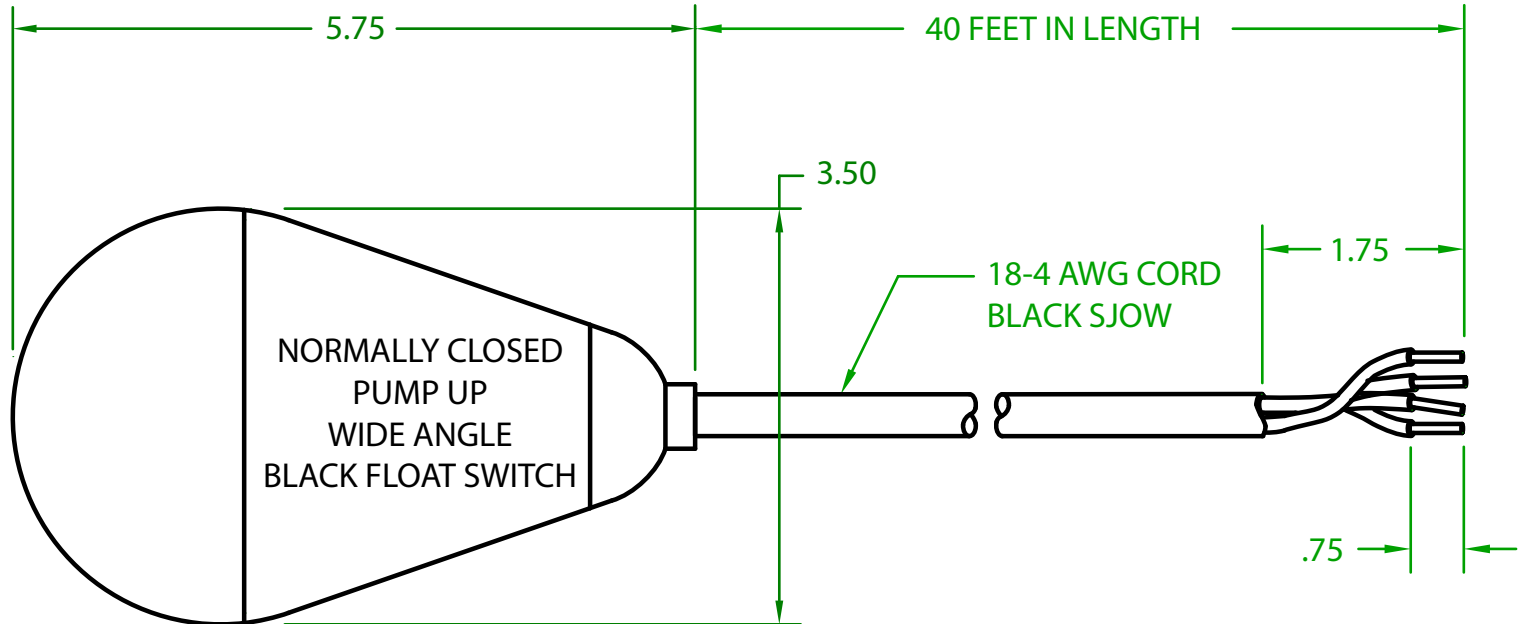

MERCURY DISPLACEMENT INDUSTRIES, INC.

Post Office Box 710 - U.S. 12 East - Edwardsburg, Michigan 49112-0710

Phone (269) 663-8574 - Fax (269) 663-2924

(800) 634-4077

JSF2BY4000

SMALL MECHANICAL FLOAT

DOUBLE POLE - SINGLE THROW (DPST)

OPERATING ANGLE: FLOAT HANGING DOWN CONTACTS ARE CLOSED
 CONTACTS CLOSED @ 45° ABOVE HORIZONTAL
 CONTACTS OPEN @ 45° BELOW HORIZONTAL

ELECTRICAL RATINGS: 5 AMPS @ 120/240 VAC
 5 AMPS @ 30 VDC

FLOAT MATERIAL: A.B.S.