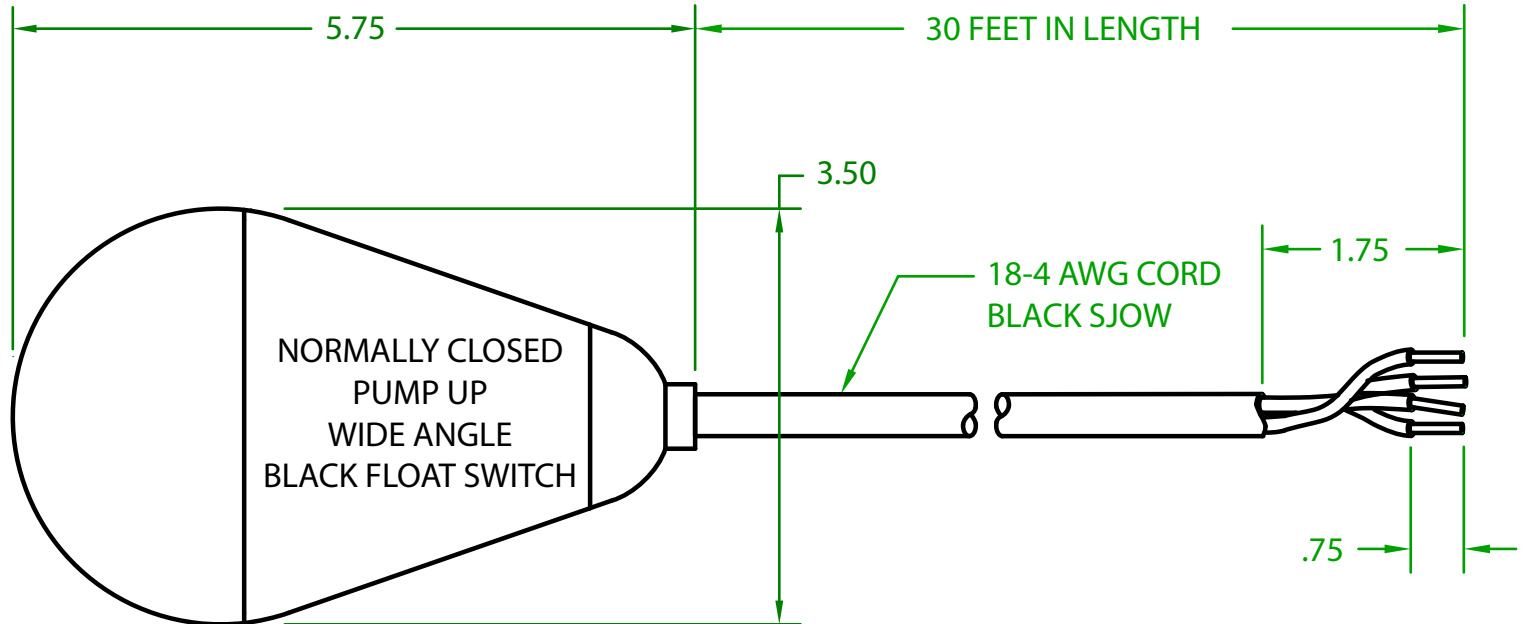

MERCURY DISPLACEMENT INDUSTRIES, INC.

Post Office Box 710 - U.S. 12 East - Edwardsburg, Michigan 49112-0710

Phone (269) 663-8574 - Fax (269) 663-2924

(800) 634-4077

JSF2BY3000

SMALL MECHANICAL FLOAT

DOUBLE POLE - SINGLE THROW (DPST)

OPERATING ANGLE: FLOAT HANGING DOWN CONTACTS ARE CLOSED
CONTACTS CLOSED @ 45° ABOVE HORIZONTAL
CONTACTS OPEN @ 45° BELOW HORIZONTAL

ELECTRICAL RATINGS: 5 AMPS @ 120/240 VAC
5 AMPS @ 30 VDC

FLOAT MATERIAL: A.B.S.