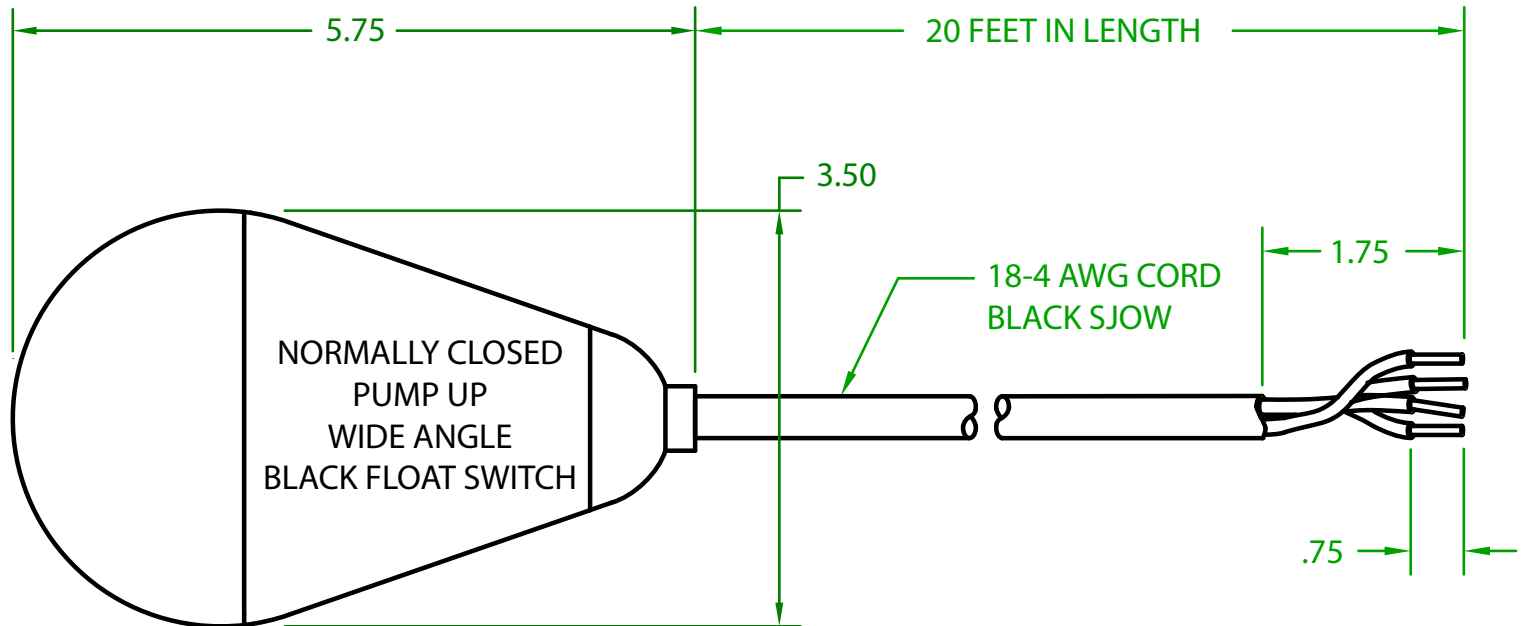

## JSF2BY2000

SMALL MECHANICAL FLOAT

DOUBLE POLE - SINGLE THROW (DPST)

OPERATING ANGLE: FLOAT HANGING DOWN CONTACTS ARE CLOSED  
CONTACTS CLOSED @ 45° ABOVE HORIZONTAL  
CONTACTS OPEN @ 45° BELOW HORIZONTAL