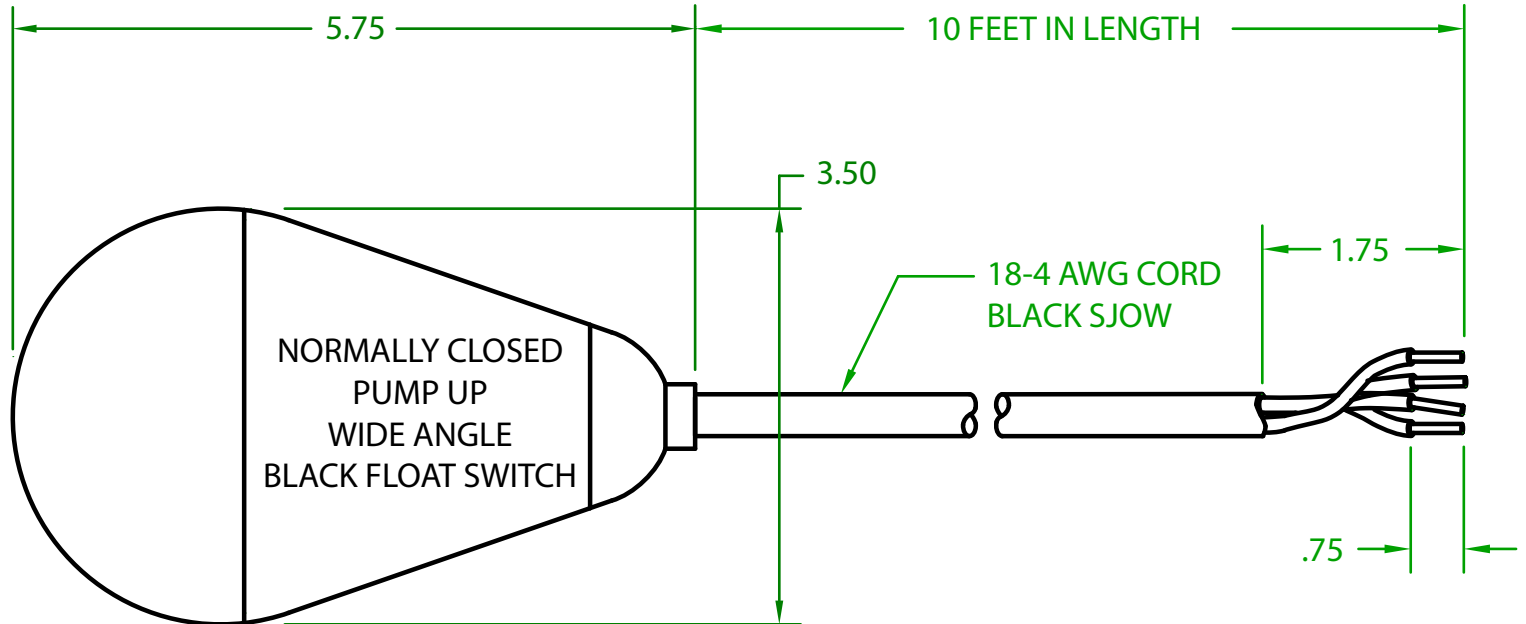

## JSF2BY1000

SMALL MECHANICAL FLOAT

DOUBLE POLE - SINGLE THROW (DPST)

OPERATING ANGLE: FLOAT HANGING DOWN CONTACTS ARE CLOSED  
CONTACTS CLOSED @ 45° ABOVE HORIZONTAL  
CONTACTS OPEN @ 45° BELOW HORIZONTAL