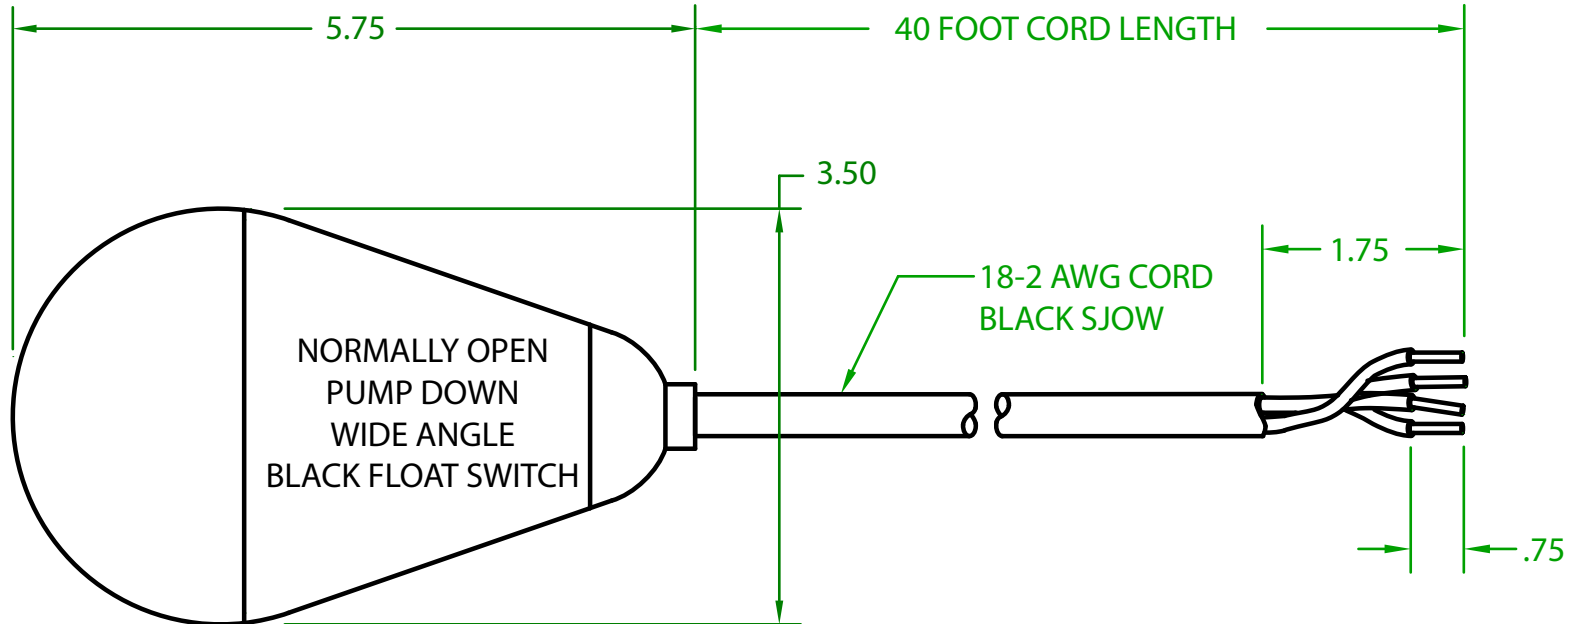

MERCURY DISPLACEMENT INDUSTRIES, INC.

Post Office Box 710 - U.S. 12 East - Edwardsburg, Michigan 49112-0710

Phone (269) 663-8574 - Fax (269) 663-2924

(800) 634-4077

SF2AY4000

SMALL MECHANICAL FLOAT
DOUBLE POLE - SINGLE THROW (DPST)

OPERATING ANGLE: CONTACTS CLOSED @ 45° ABOVE HORIZONTAL
CONTACTS OPEN @ 45° BELOW HORIZONTAL

ELECTRICAL RATINGS: 5 AMPS @ 120/240 VAC
5 AMPS @ 30 VDC

FLOAT MATERIAL: A.B.S.

POLE 1: RED & GREEN

POLE 2: WHITE & BLACK