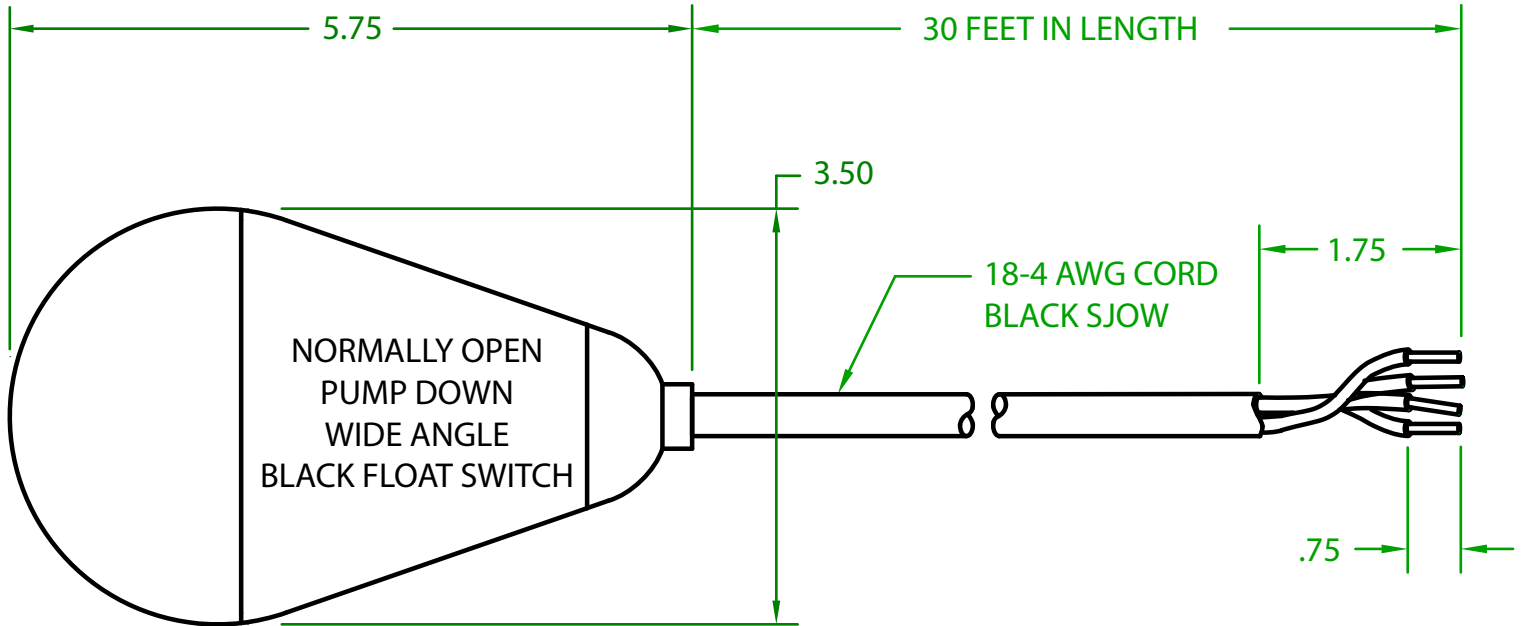

MERCURY DISPLACEMENT INDUSTRIES, INC.
 Post Office Box 710 - U.S. 12 East - Edwardsburg, Michigan 49112-0710
 Phone (269) 663-8574 - Fax (269) 663-2924
 (800) 634-4077

JSF2AY3000

SMALL MECHANICAL FLOAT
 DOUBLE POLE - SINGLE THROW (DPST)

OPERATING ANGLE: FLOAT HANGING DOWN CONTACTS ARE CLOSED
 CONTACTS CLOSED @ 45° ABOVE HORIZONTAL
 CONTACTS OPEN @ 45° BELOW HORIZONTAL

ELECTRICAL RATINGS: 5 AMPS @ 120/240 VAC
 5 AMPS @ 30 VDC

FLOAT MATERIAL: A.B.S.