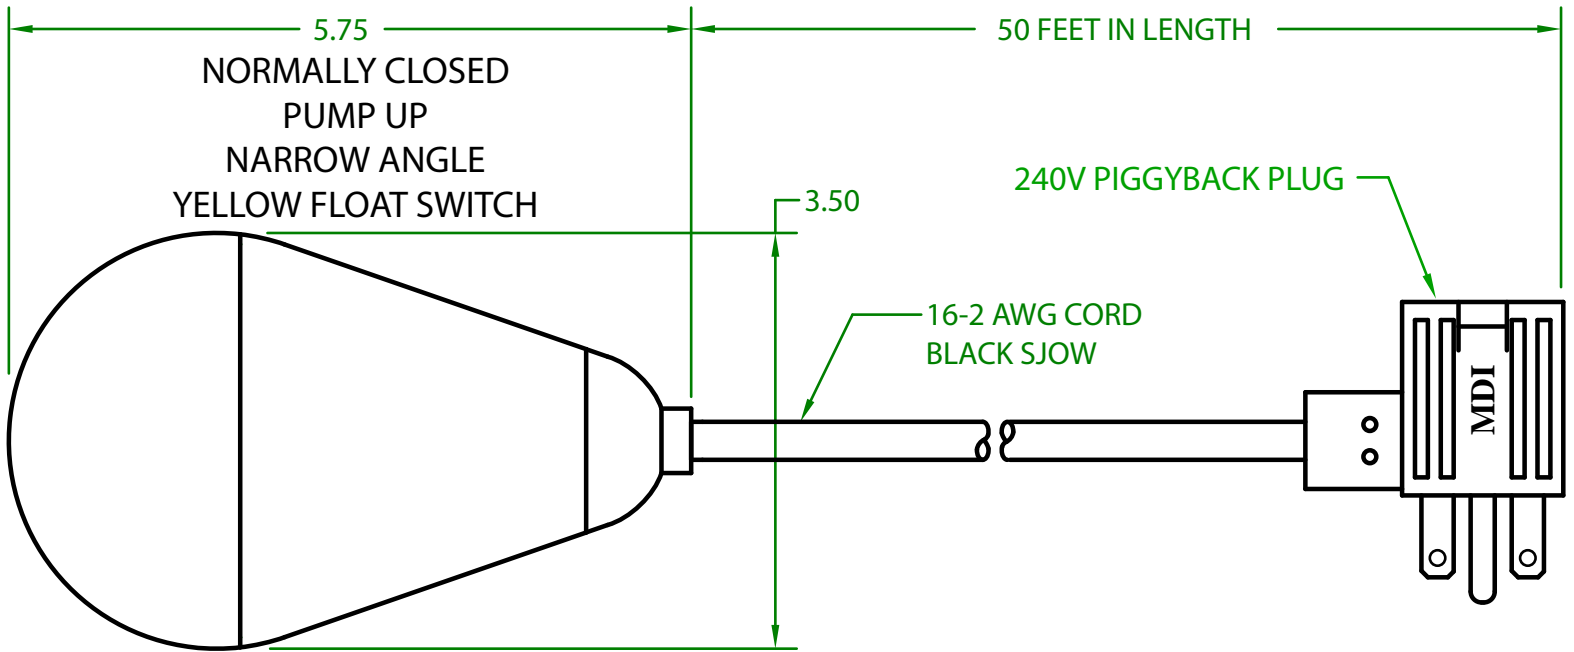

MERCURY DISPLACEMENT INDUSTRIES, INC.

Post Office Box 710 - U.S. 12 East - Edwardsburg, Michigan 49112-0710

Phone (269) 663-8574 - Fax (269) 663-2924

(800) 634-4077

JPY2CW50F2 MECHANICAL FLOAT

OPERATING ANGLE: CONTACTS OPEN @ 25° (OR BEFORE) ABOVE HORIZONTAL
CONTACTS CLOSE @ HORIZONTAL