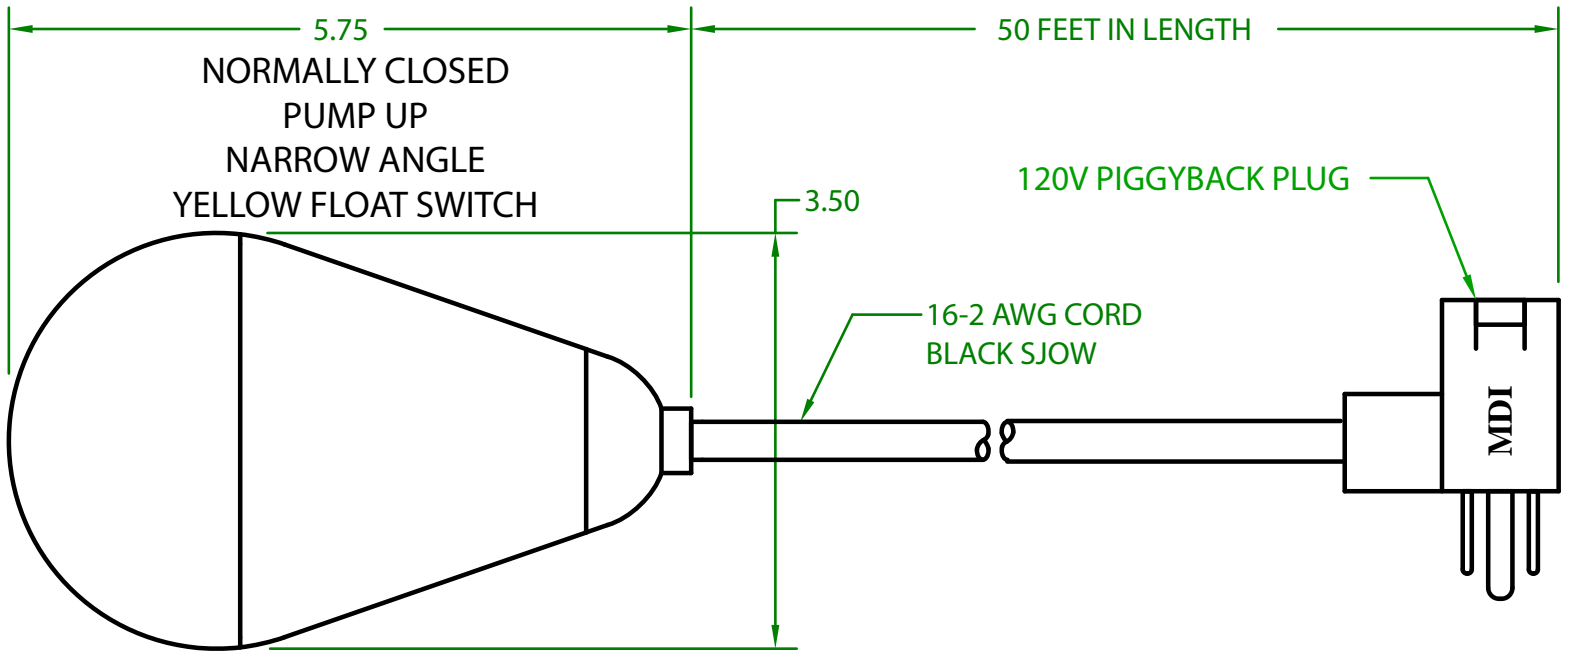

## JPY2CW50F1 MECHANICAL FLOAT

OPERATING ANGLE: CONTACTS OPEN @ 25° (OR BEFORE) ABOVE HORIZONTAL  
CONTACTS CLOSE @ HORIZONTAL

ELECTRICAL RATINGS: 1/2 H.P. @ 120/240 VAC  
13 AMPS @ 120/240 VAC 58.8 LRA