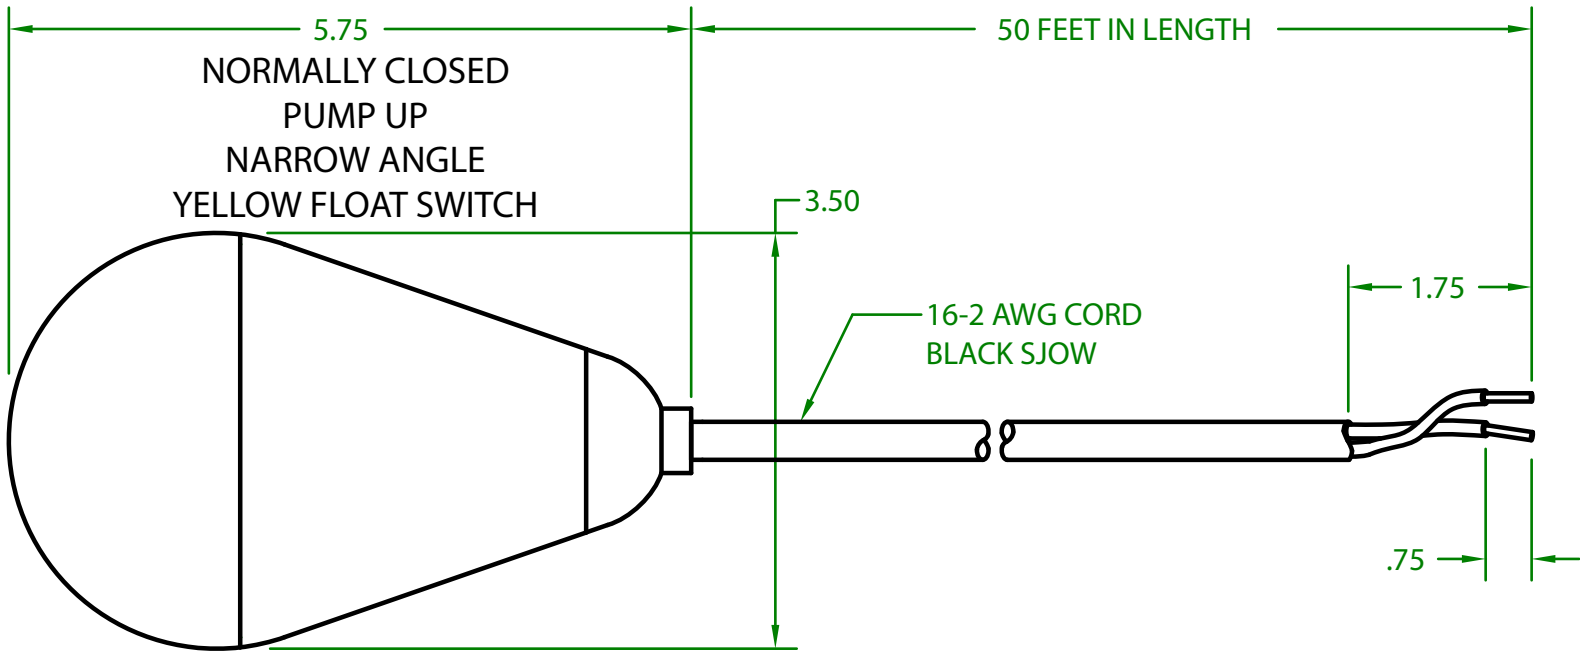

MERCURY DISPLACEMENT INDUSTRIES, INC.

Post Office Box 710 - U.S. 12 East - Edwardsburg, Michigan 49112-0710

Phone (269) 663-8574 - Fax (269) 663-2924

(800) 634-4077

JPY2CW5000 MECHANICAL FLOAT

OPERATING ANGLE: CONTACTS OPEN @ 25° (OR BEFORE) ABOVE HORIZONTAL
CONTACTS CLOSE @ HORIZONTAL