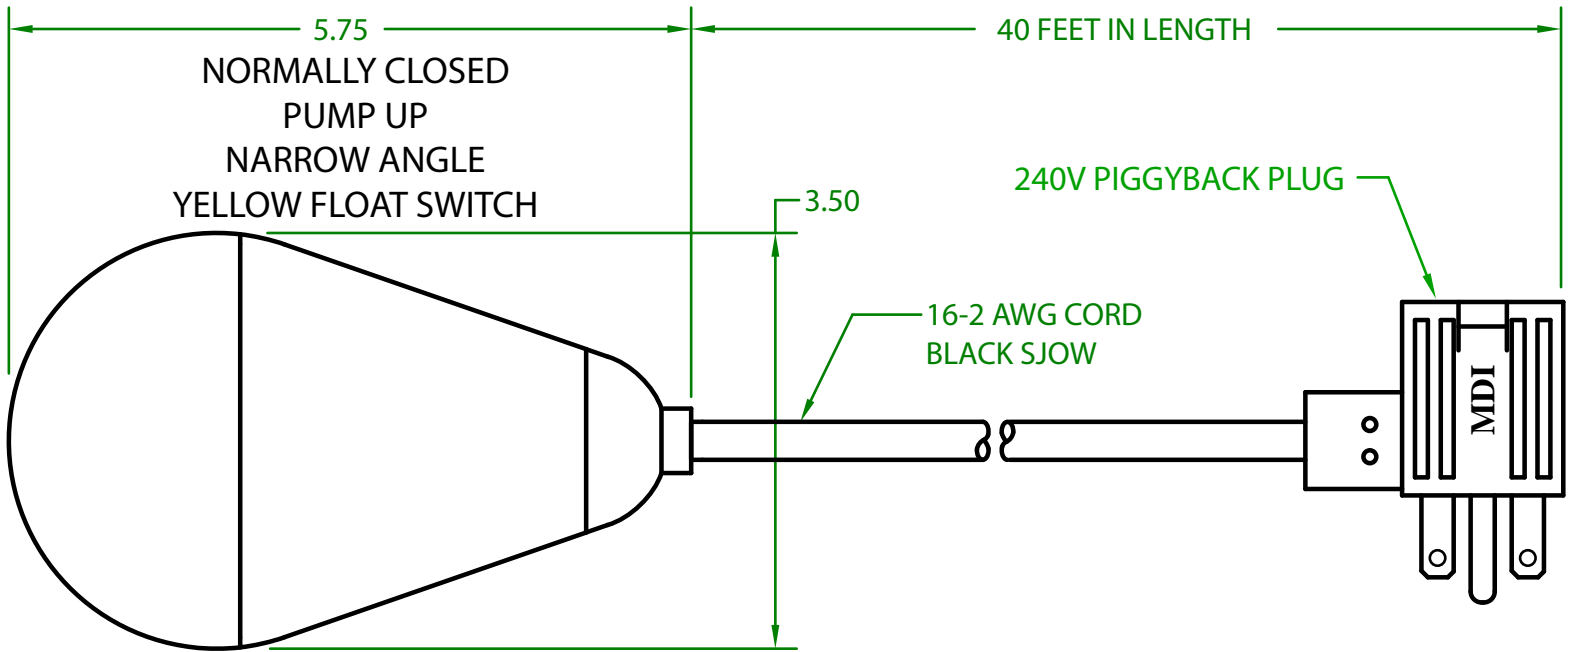

MERCURY DISPLACEMENT INDUSTRIES, INC.

Post Office Box 710 - U.S. 12 East - Edwardsburg, Michigan 49112-0710

Phone (269) 663-8574 - Fax (269) 663-2924

(800) 634-4077

JPY2CW40F2 MECHANICAL FLOAT

OPERATING ANGLE: CONTACTS OPEN @ 25° (OR BEFORE) ABOVE HORIZONTAL
CONTACTS CLOSE @ HORIZONTAL