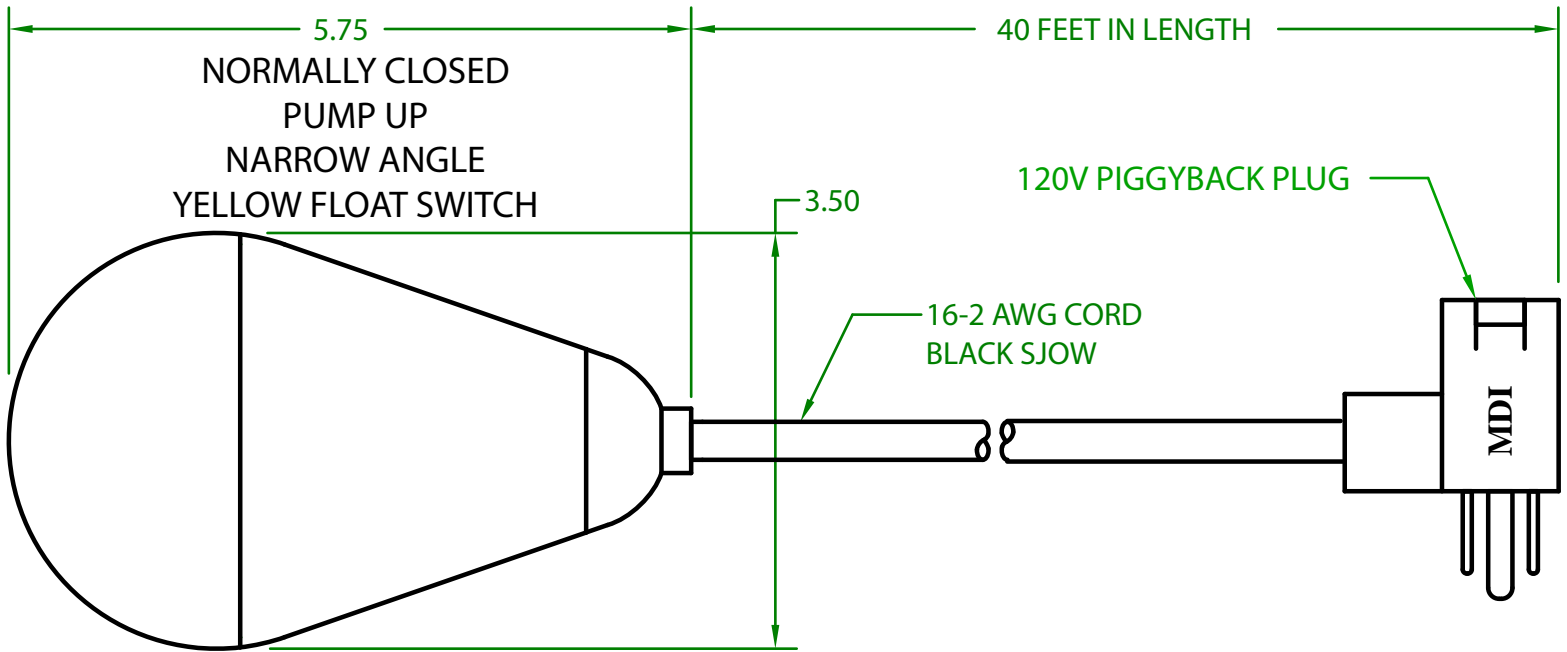

MERCURY DISPLACEMENT INDUSTRIES, INC.

Post Office Box 710 - U.S. 12 East - Edwardsburg, Michigan 49112-0710

Phone (269) 663-8574 - Fax (269) 663-2924

(800) 634-4077

JPY2CW40F1 MECHANICAL FLOAT

OPERATING ANGLE: CONTACTS OPEN @ 25° (OR BEFORE) ABOVE HORIZONTAL
CONTACTS CLOSE @ HORIZONTAL