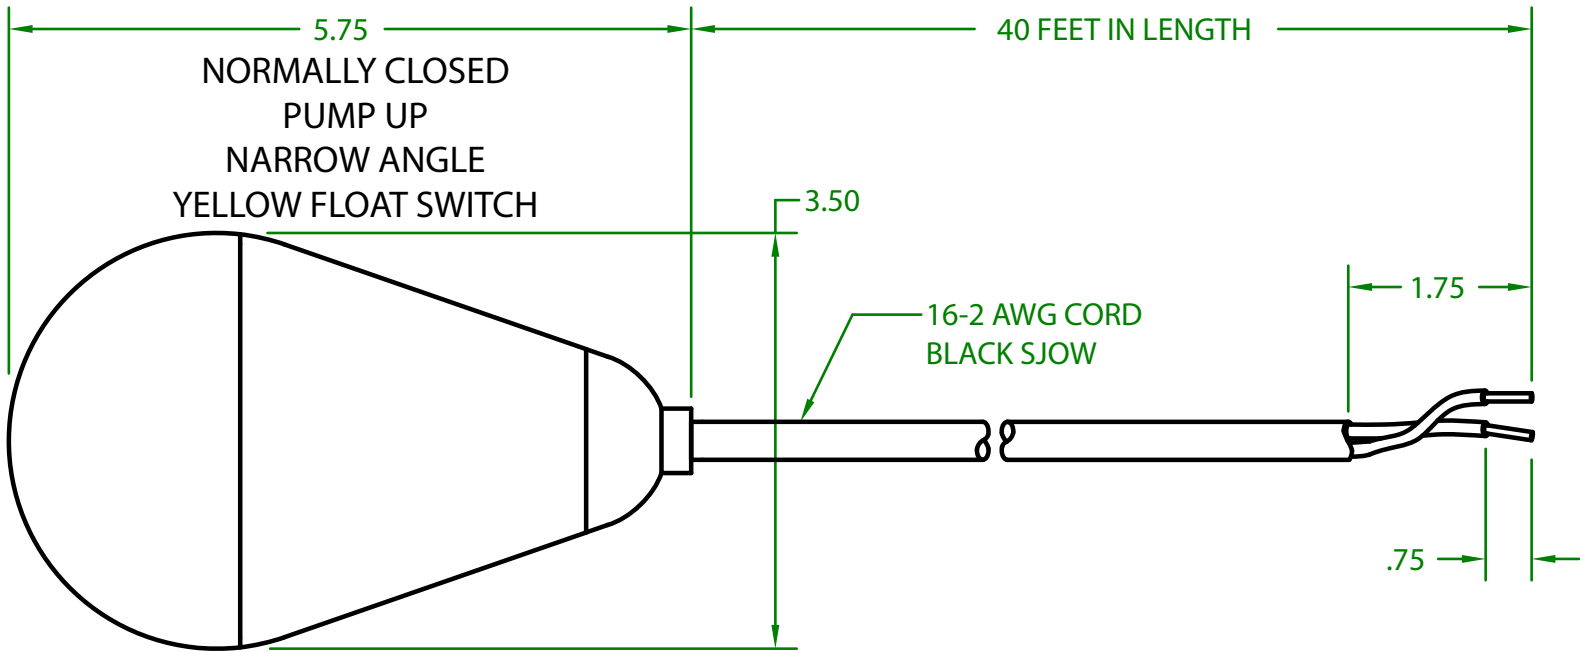

MERCURY DISPLACEMENT INDUSTRIES, INC.

Post Office Box 710 - U.S. 12 East - Edwardsburg, Michigan 49112-0710

Phone (269) 663-8574 - Fax (269) 663-2924

(800) 634-4077

JPY2CW4000 MECHANICAL FLOAT

OPERATING ANGLE: CONTACTS OPEN @ 25° (OR BEFORE) ABOVE HORIZONTAL
CONTACTS CLOSE @ HORIZONTAL