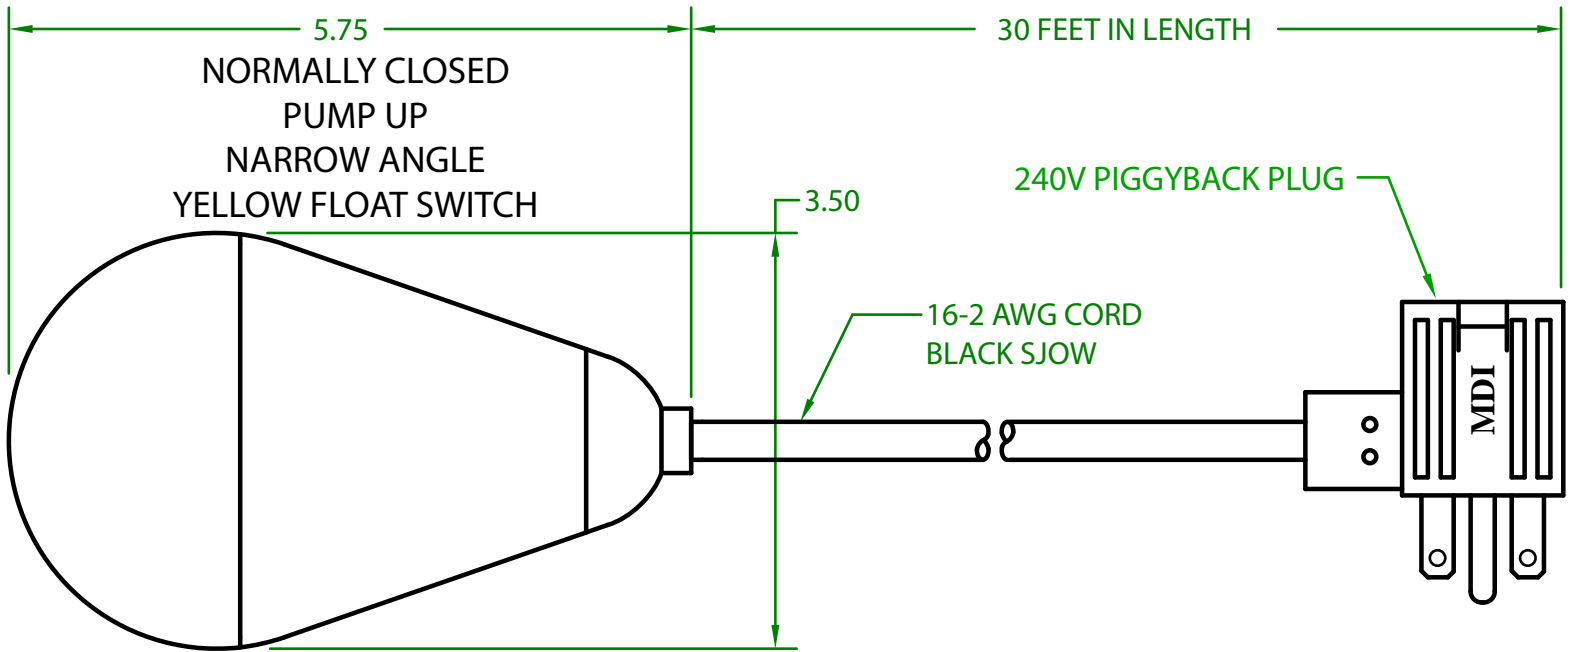

## JPY2CW30F2 MECHANICAL FLOAT

OPERATING ANGLE: CONTACTS OPEN @ 25° (OR BEFORE) ABOVE HORIZONTAL  
CONTACTS CLOSE @ HORIZONTAL

ELECTRICAL RATINGS: 1/2 H.P. @ 120/240 VAC  
13 AMPS @ 120/240 VAC 58.8 LRA