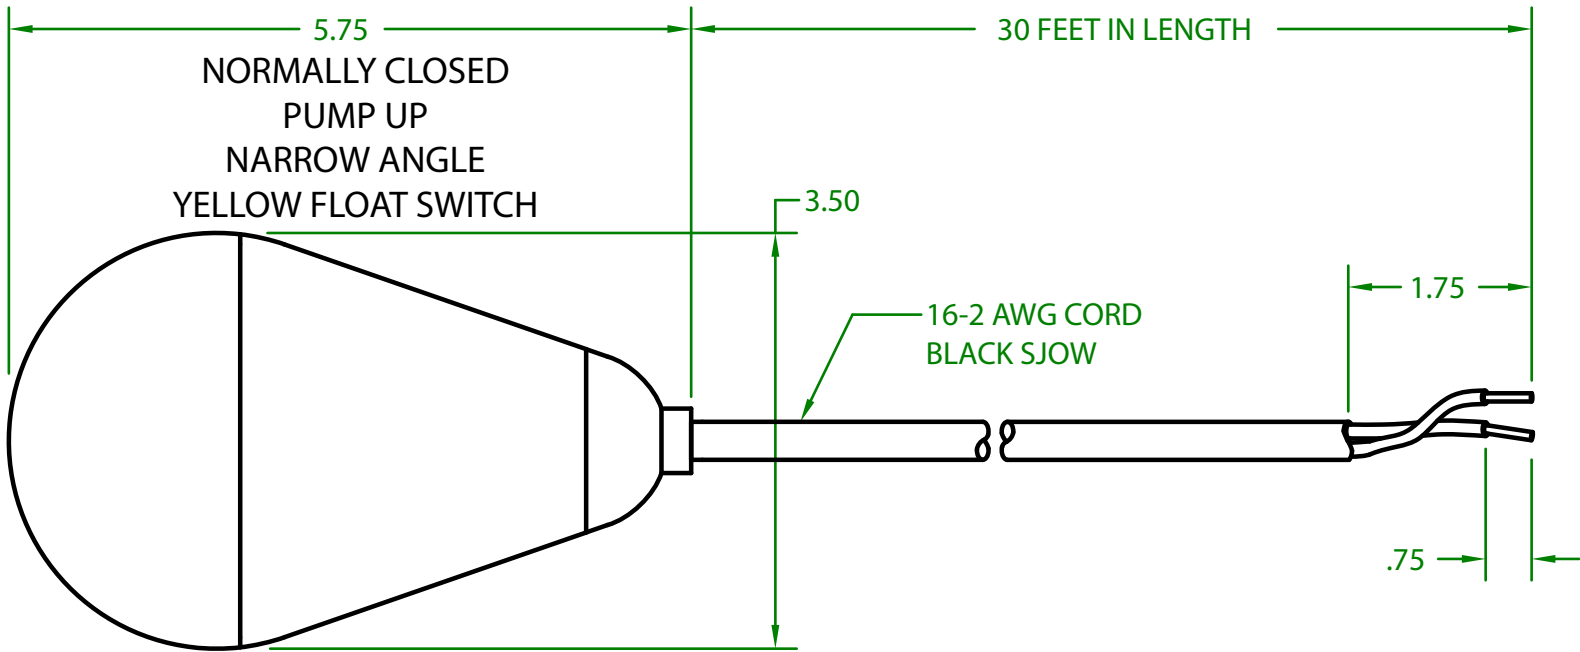

## JPY2CW3000 MECHANICAL FLOAT

OPERATING ANGLE: CONTACTS OPEN @ 25° (OR BEFORE) ABOVE HORIZONTAL  
CONTACTS CLOSE @ HORIZONTAL

ELECTRICAL RATINGS: 1/2 H.P. @ 120/240 VAC  
13 AMPS @ 120/240 VAC 58.8 LRA