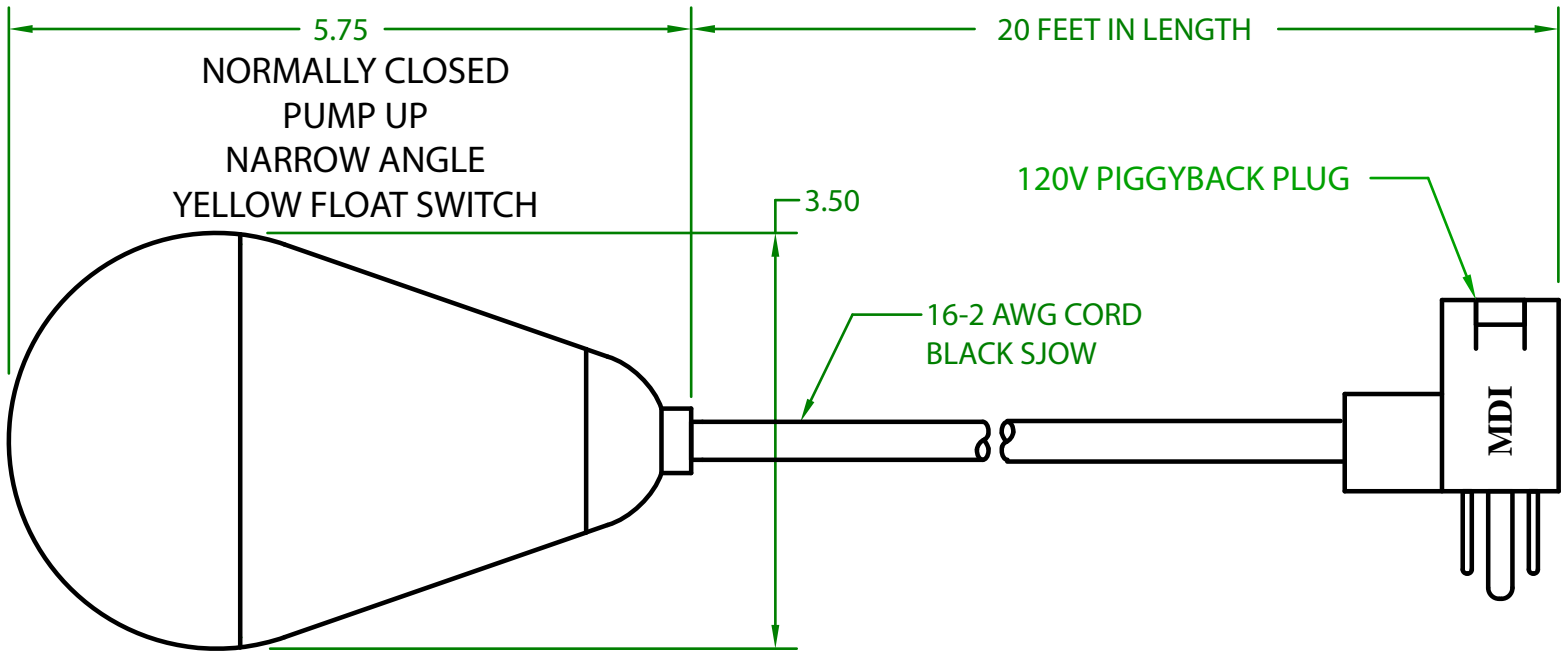

MERCURY DISPLACEMENT INDUSTRIES, INC.

Post Office Box 710 - U.S. 12 East - Edwardsburg, Michigan 49112-0710

Phone (269) 663-8574 - Fax (269) 663-2924

(800) 634-4077

JPY2CW20F1 MECHANICAL FLOAT

OPERATING ANGLE: CONTACTS OPEN @ 25° (OR BEFORE) ABOVE HORIZONTAL
CONTACTS CLOSE @ HORIZONTAL