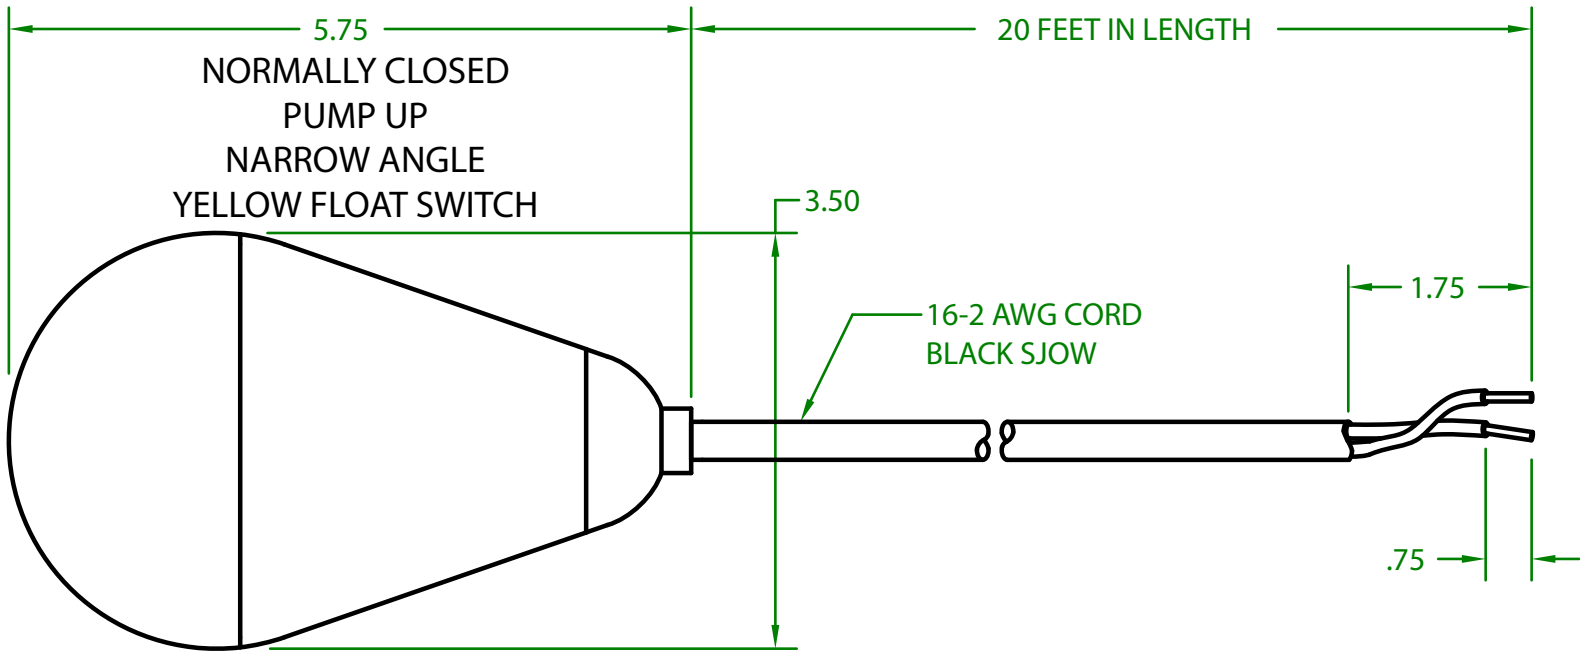

MERCURY DISPLACEMENT INDUSTRIES, INC.

Post Office Box 710 - U.S. 12 East - Edwardsburg, Michigan 49112-0710

Phone (269) 663-8574 - Fax (269) 663-2924

(800) 634-4077

JPY2CW2000 MECHANICAL FLOAT

OPERATING ANGLE: CONTACTS OPEN @ 25° (OR BEFORE) ABOVE HORIZONTAL
CONTACTS CLOSE @ HORIZONTAL