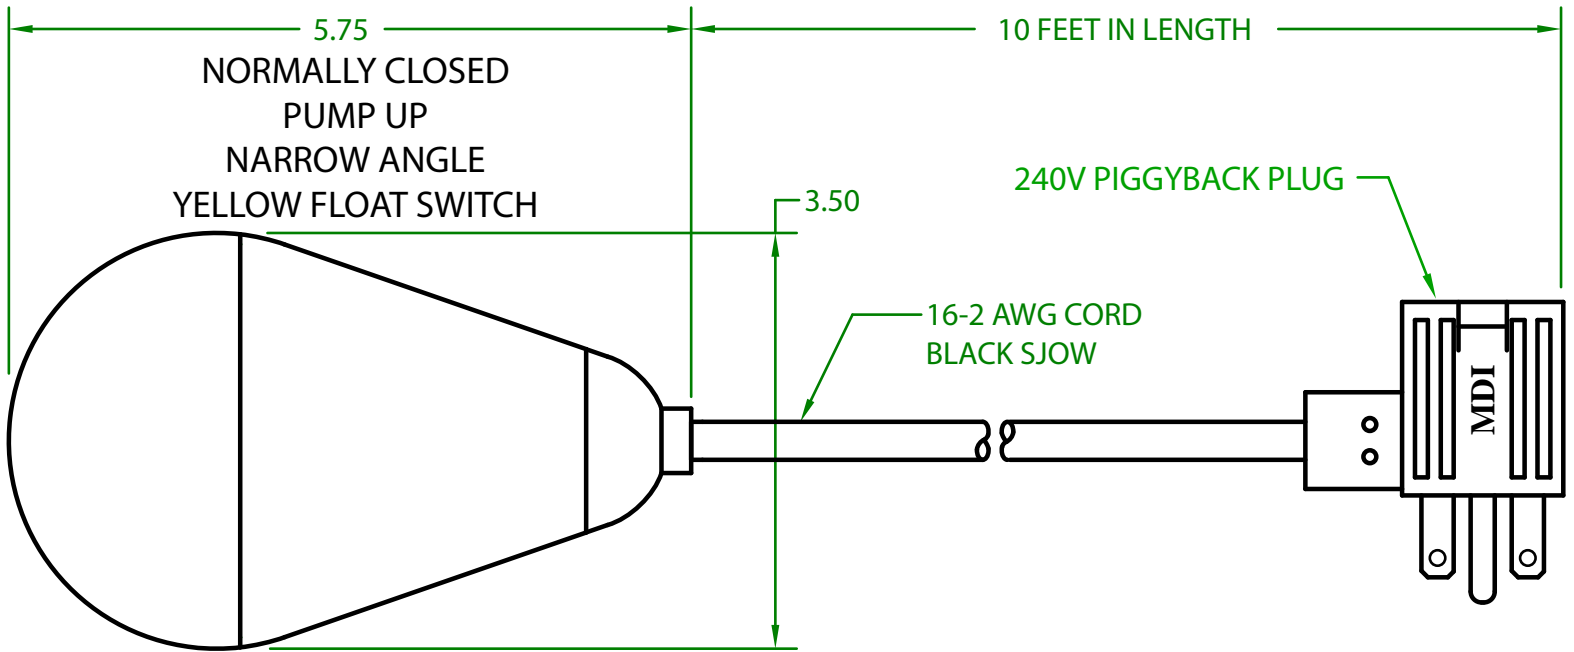

MERCURY DISPLACEMENT INDUSTRIES, INC.

Post Office Box 710 - U.S. 12 East - Edwardsburg, Michigan 49112-0710

Phone (269) 663-8574 - Fax (269) 663-2924

(800) 634-4077

JPY2CW10F2 MECHANICAL FLOAT

OPERATING ANGLE: CONTACTS OPEN @ 25° (OR BEFORE) ABOVE HORIZONTAL
CONTACTS CLOSE @ HORIZONTAL