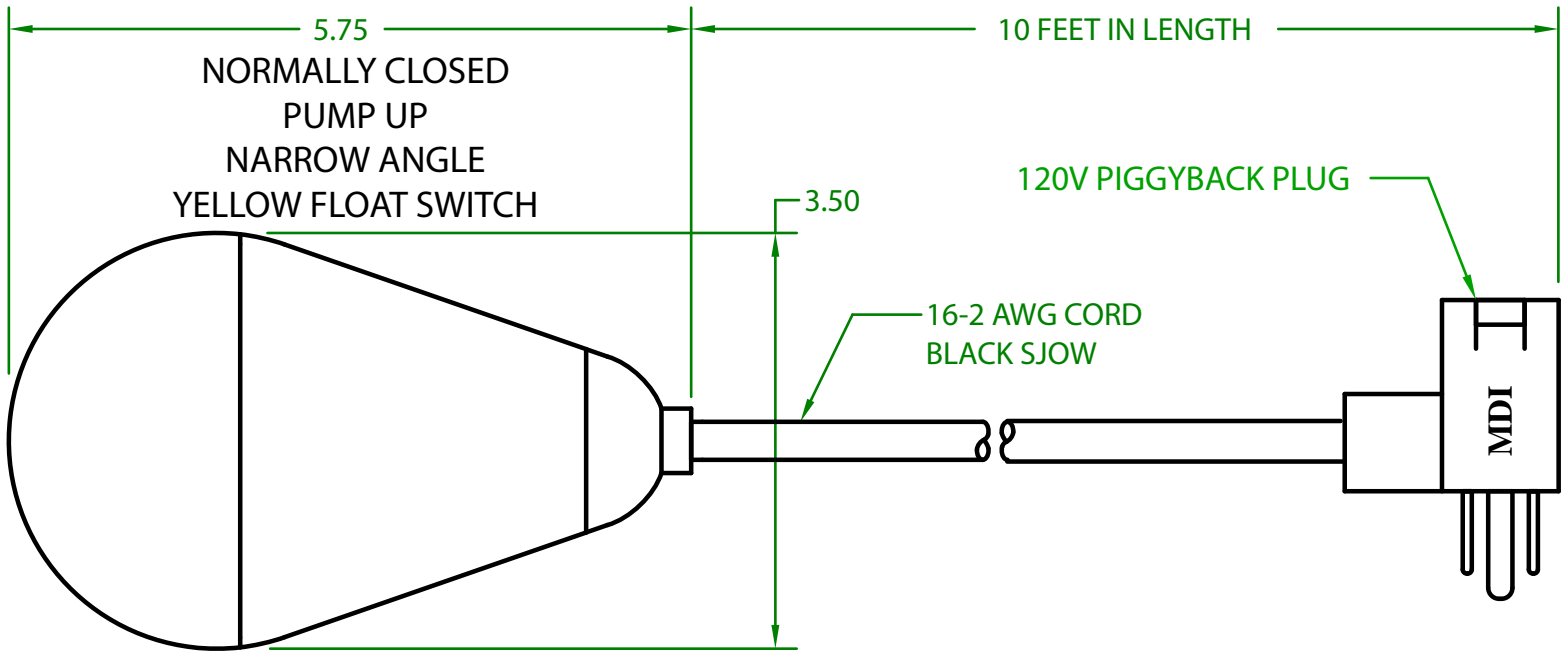

MERCURY DISPLACEMENT INDUSTRIES, INC.

Post Office Box 710 - U.S. 12 East - Edwardsburg, Michigan 49112-0710

Phone (269) 663-8574 - Fax (269) 663-2924

(800) 634-4077

JPY2CW10F1 MECHANICAL FLOAT

OPERATING ANGLE: CONTACTS OPEN @ 25° (OR BEFORE) ABOVE HORIZONTAL
CONTACTS CLOSE @ HORIZONTAL