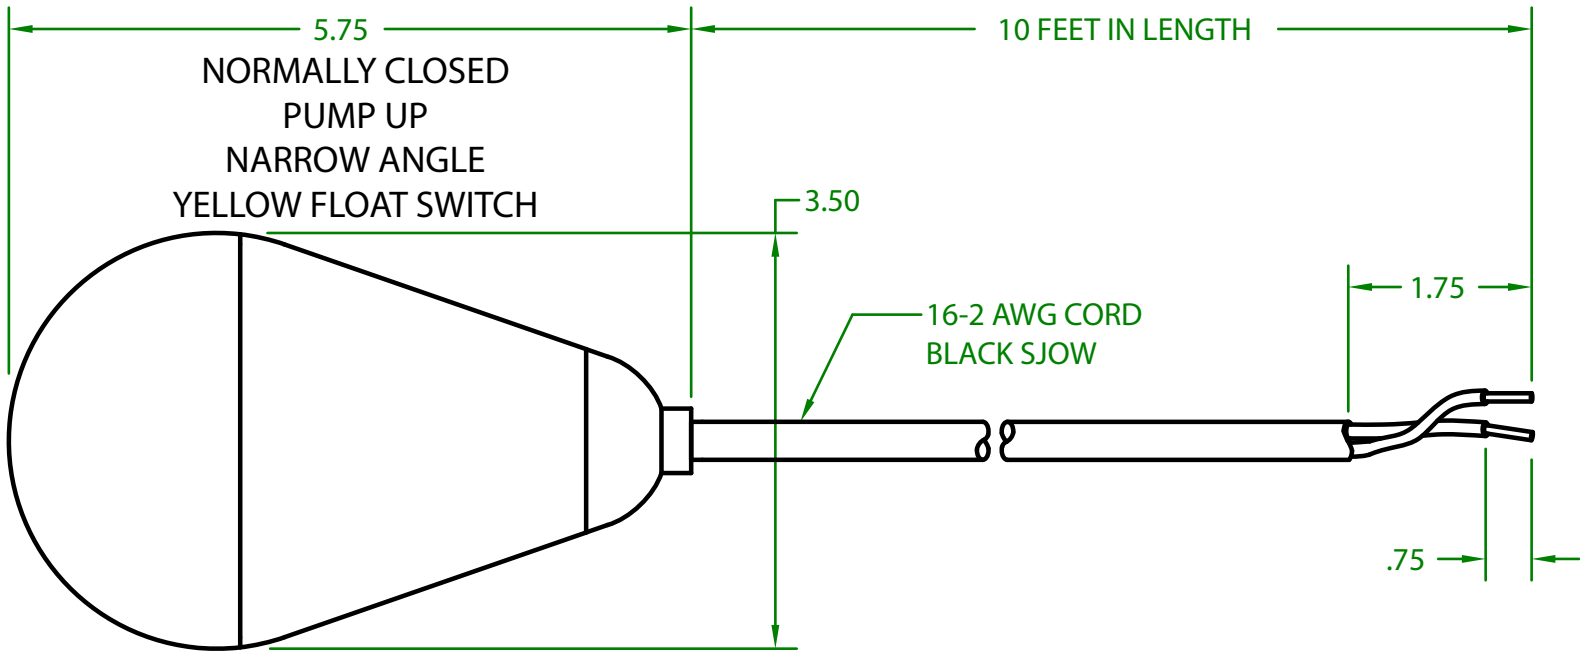

MERCURY DISPLACEMENT INDUSTRIES, INC.

Post Office Box 710 - U.S. 12 East - Edwardsburg, Michigan 49112-0710

Phone (269) 663-8574 - Fax (269) 663-2924

(800) 634-4077

JPY2CW1000 MECHANICAL FLOAT

OPERATING ANGLE: CONTACTS OPEN @ 25° (OR BEFORE) ABOVE HORIZONTAL
CONTACTS CLOSE @ HORIZONTAL