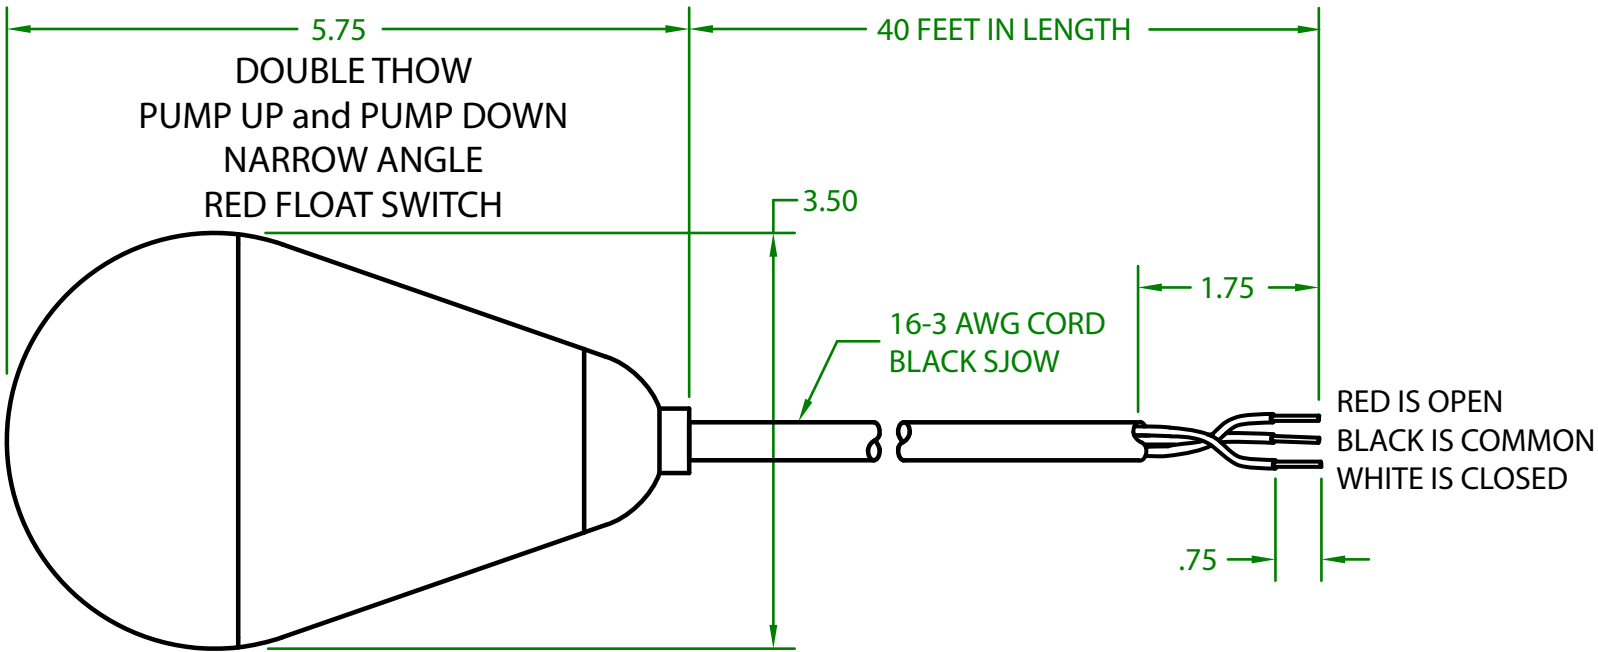

MERCURY DISPLACEMENT INDUSTRIES, INC.

Post Office Box 710 - U.S. 12 East - Edwardsburg, Michigan 49112-0710

Phone (269) 663-8574 - Fax (269) 663-2924

(800) 634-4077

JPR2DW4000 MECHANICAL FLOAT

OPERATING ANGLE: SWITCHES @ 25° (OR BEFORE) ABOVE AND @ HORIZONTAL