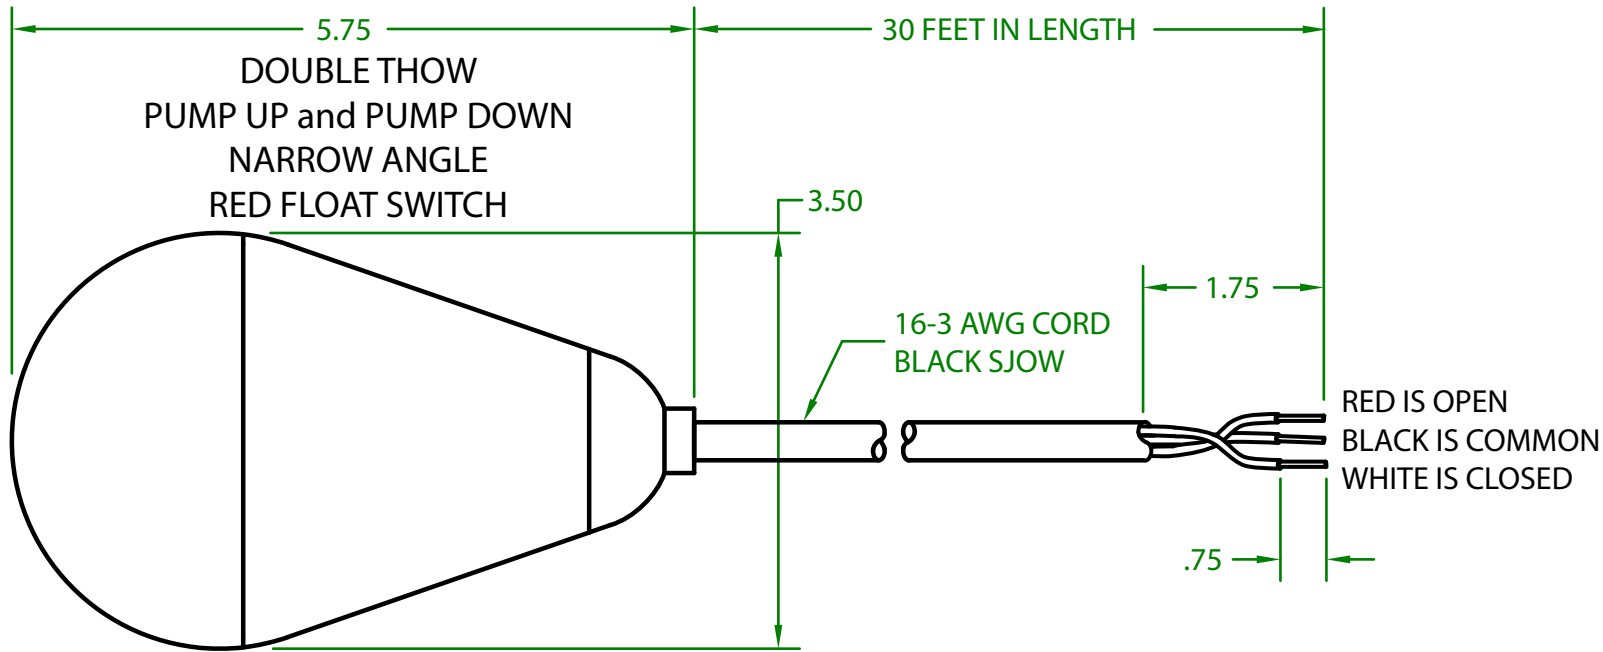

MERCURY DISPLACEMENT INDUSTRIES, INC.

Post Office Box 710 - U.S. 12 East - Edwardsburg, Michigan 49112-0710

Phone (269) 663-8574 - Fax (269) 663-2924

(800) 634-4077

JPR2DW3000 MECHANICAL FLOAT

OPERATING ANGLE: SWITCHES @ 25° (OR BEFORE) ABOVE AND @ HORIZONTAL