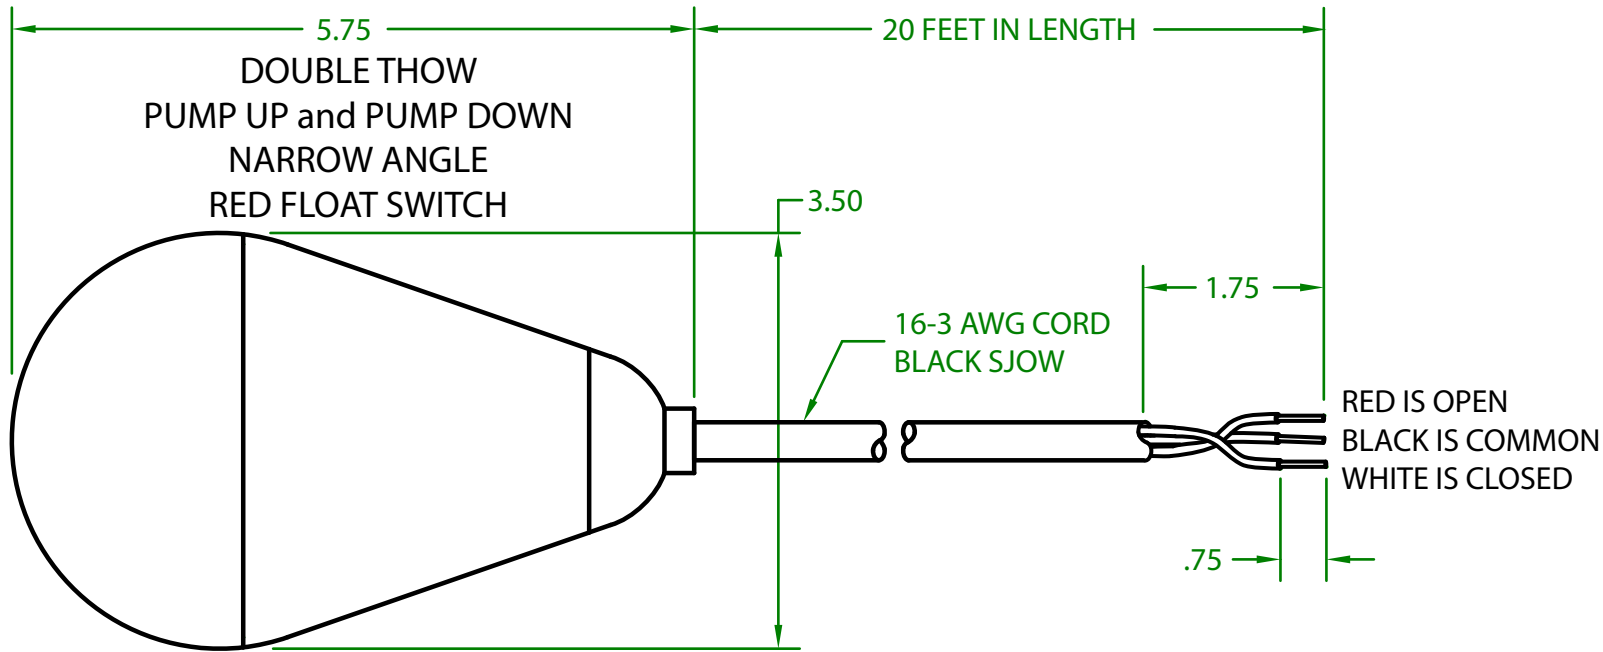

MERCURY DISPLACEMENT INDUSTRIES, INC.

Post Office Box 710 - U.S. 12 East - Edwardsburg, Michigan 49112-0710

Phone (269) 663-8574 - Fax (269) 663-2924

(800) 634-4077

JPR2DW2000 MECHANICAL FLOAT

OPERATING ANGLE: SWITCHES @ 25° (OR BEFORE) ABOVE AND @ HORIZONTAL