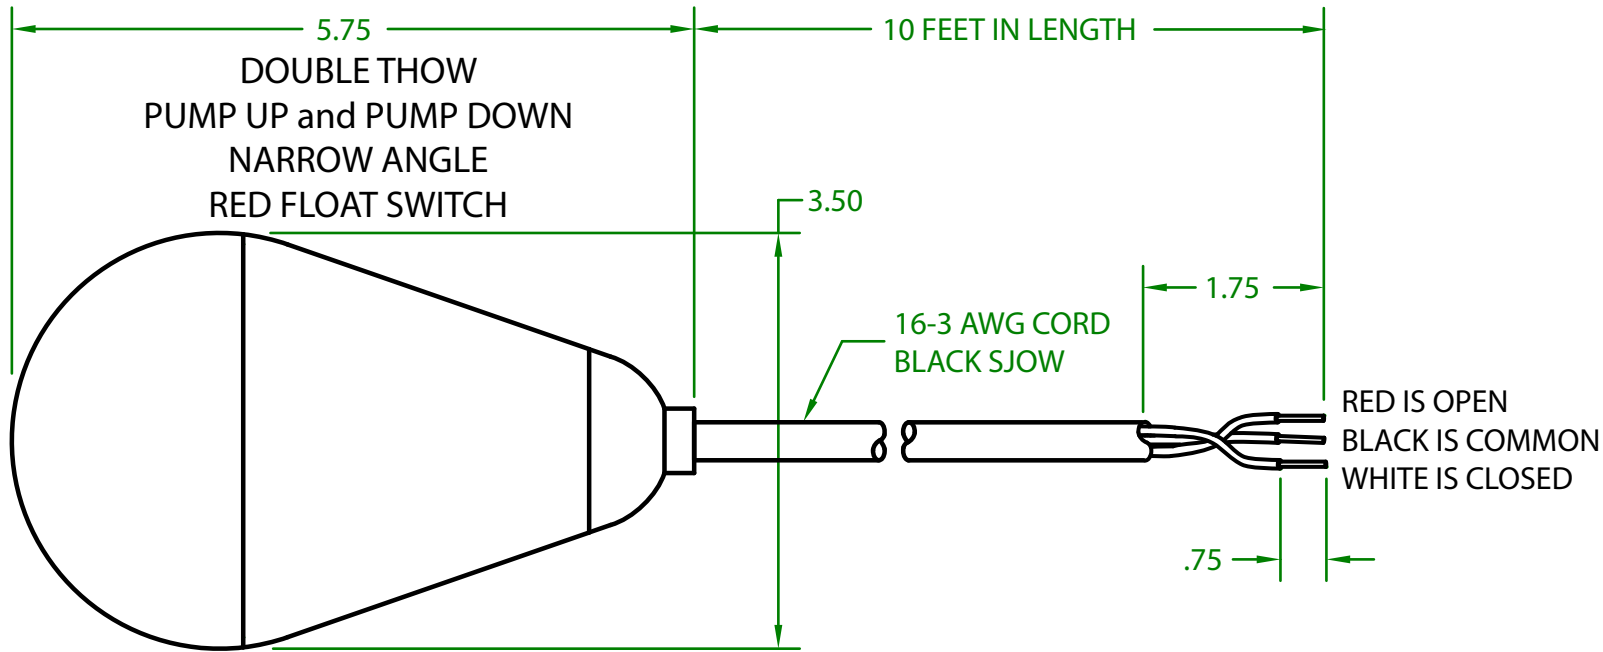

MERCURY DISPLACEMENT INDUSTRIES, INC.

Post Office Box 710 - U.S. 12 East - Edwardsburg, Michigan 49112-0710

Phone (269) 663-8574 - Fax (269) 663-2924

(800) 634-4077

JPR2DW1000 MECHANICAL FLOAT

OPERATING ANGLE: SWITCHES @ 25° (OR BEFORE) ABOVE AND @ HORIZONTAL