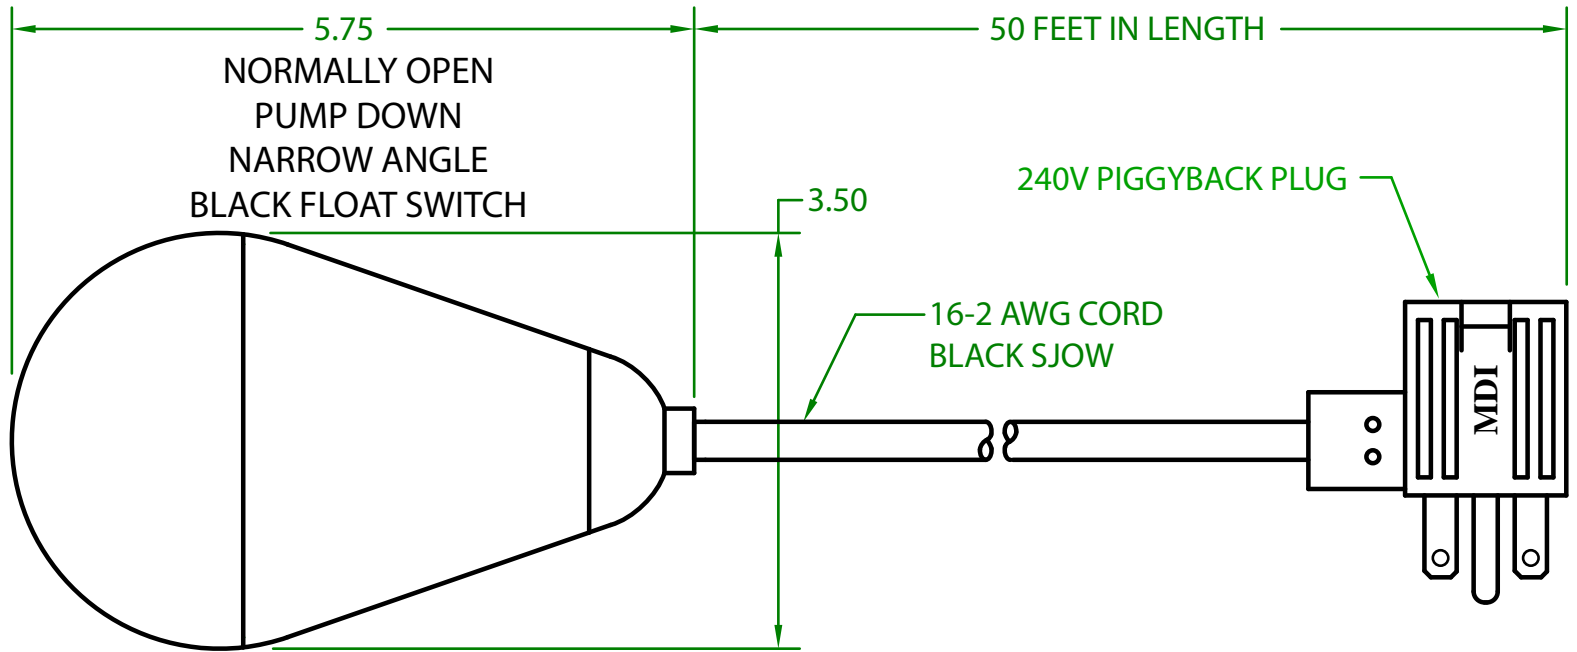

MERCURY DISPLACEMENT INDUSTRIES, INC.

Post Office Box 710 - U.S. 12 East - Edwardsburg, Michigan 49112-0710

Phone (269) 663-8574 - Fax (269) 663-2924

(800) 634-4077

JPF2OW50F2 MECHANICAL FLOAT

OPERATING ANGLE: CONTACTS CLOSE @ 25° (OR BEFORE) ABOVE HORIZONTAL
CONTACTS OPEN @ HORIZONTAL