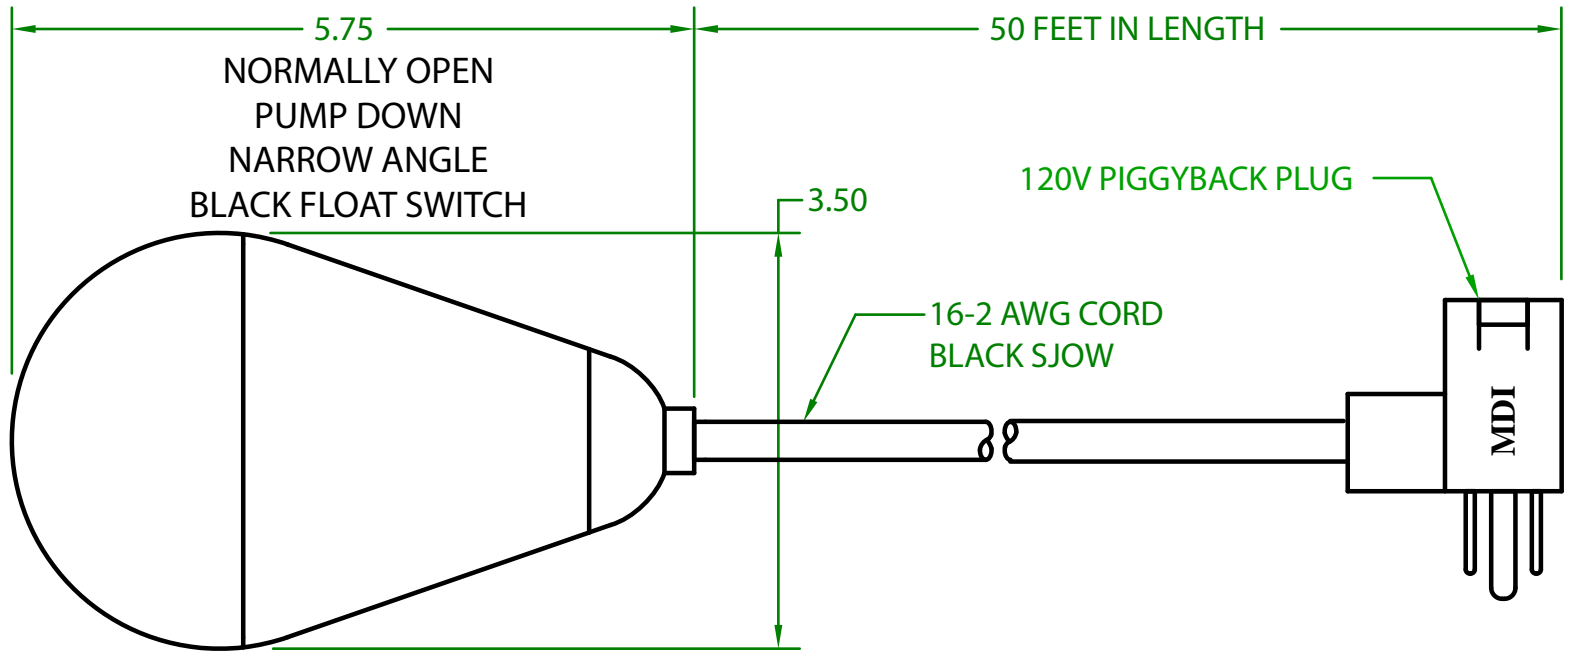

MERCURY DISPLACEMENT INDUSTRIES, INC.

Post Office Box 710 - U.S. 12 East - Edwardsburg, Michigan 49112-0710

Phone (269) 663-8574 - Fax (269) 663-2924

(800) 634-4077

JPF20W50F1 MECHANICAL FLOAT

OPERATING ANGLE: CONTACTS CLOSE @ 25° (OR BEFORE) ABOVE HORIZONTAL
CONTACTS OPEN @ HORIZONTAL