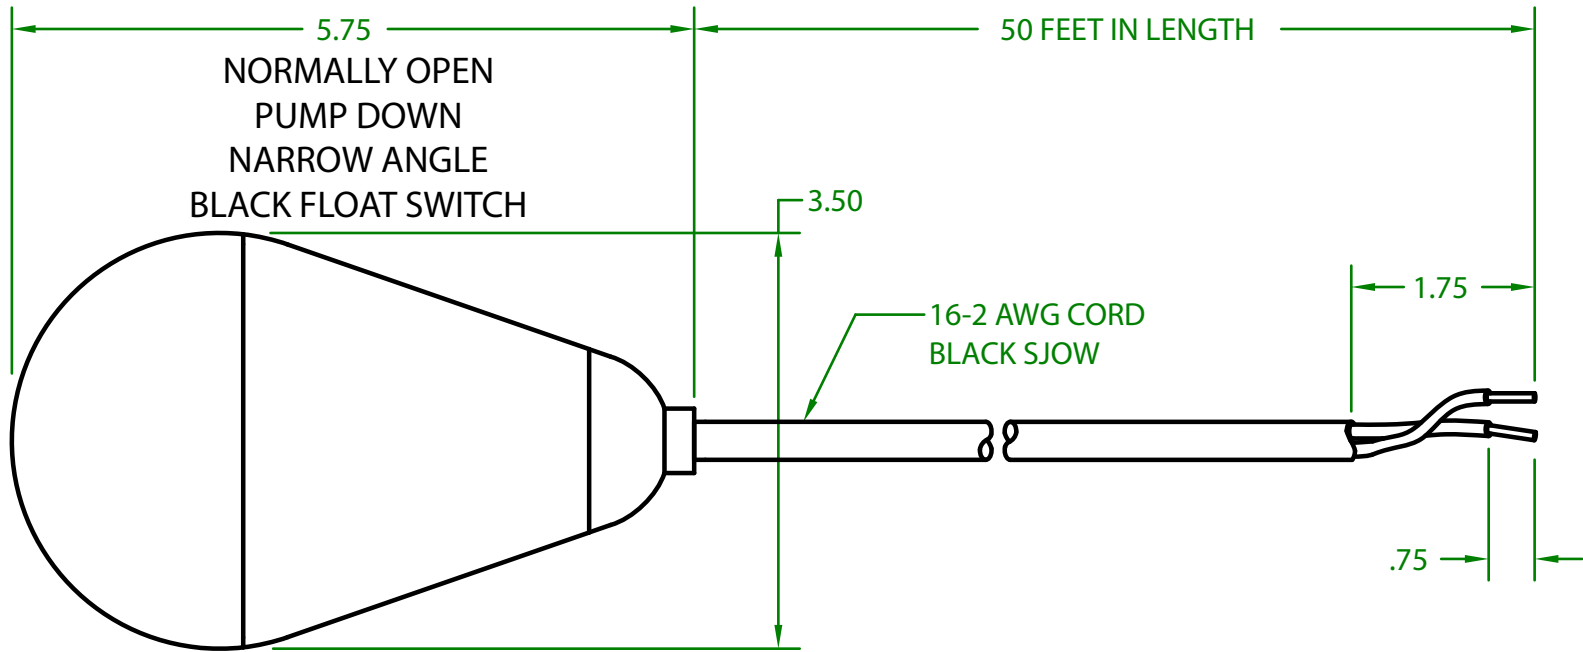

MERCURY DISPLACEMENT INDUSTRIES, INC.

Post Office Box 710 - U.S. 12 East - Edwardsburg, Michigan 49112-0710

Phone (269) 663-8574 - Fax (269) 663-2924

(800) 634-4077

JPF20W5000 MECHANICAL FLOAT

OPERATING ANGLE: CONTACTS CLOSE @ 25° (OR BEFORE) ABOVE HORIZONTAL
CONTACTS OPEN @ HORIZONTAL