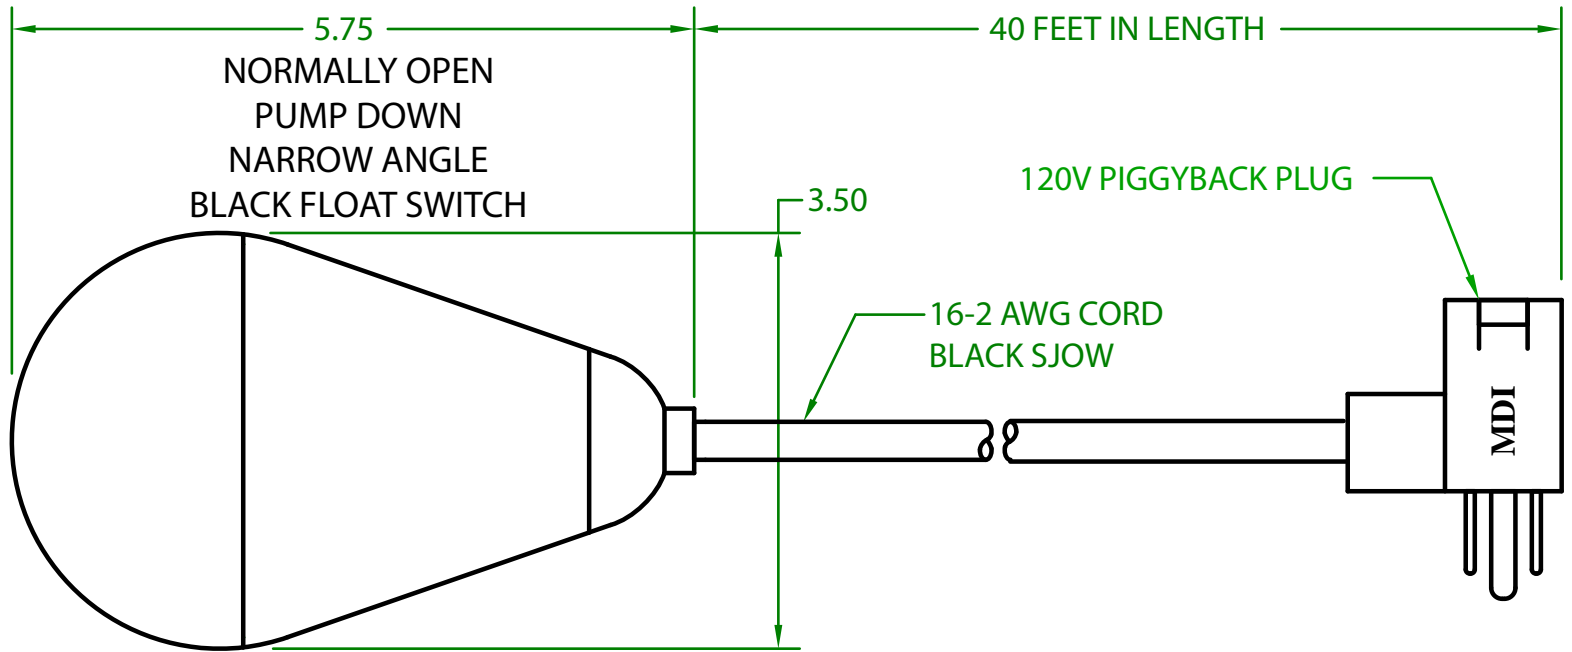

MERCURY DISPLACEMENT INDUSTRIES, INC.

Post Office Box 710 - U.S. 12 East - Edwardsburg, Michigan 49112-0710

Phone (269) 663-8574 - Fax (269) 663-2924

(800) 634-4077

JPF2OW40F1 MECHANICAL FLOAT

OPERATING ANGLE: CONTACTS CLOSE @ 25° (OR BEFORE) ABOVE HORIZONTAL
CONTACTS OPEN @ HORIZONTAL