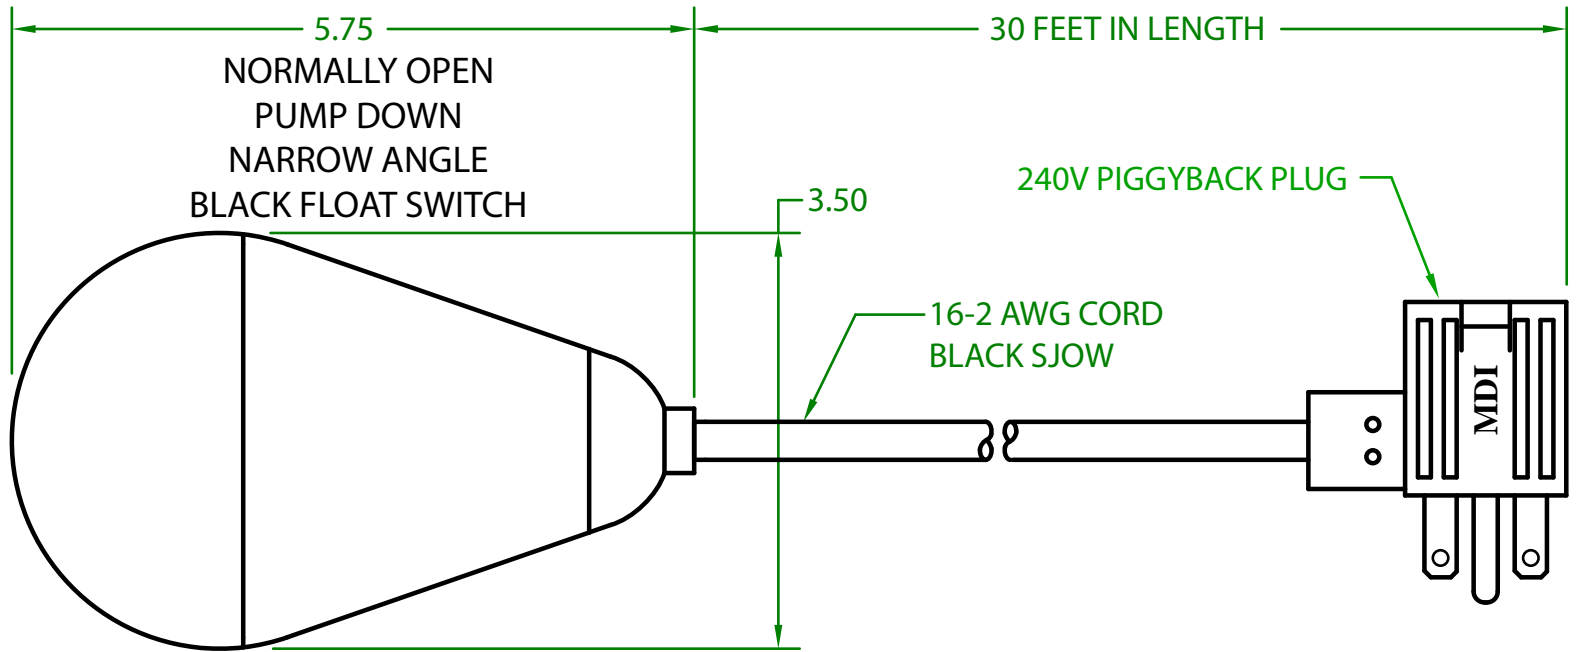

MERCURY DISPLACEMENT INDUSTRIES, INC.

Post Office Box 710 - U.S. 12 East - Edwardsburg, Michigan 49112-0710

Phone (269) 663-8574 - Fax (269) 663-2924

(800) 634-4077

JPF2OW30F2 MECHANICAL FLOAT

OPERATING ANGLE: CONTACTS CLOSE @ 25° (OR BEFORE) ABOVE HORIZONTAL
CONTACTS OPEN @ HORIZONTAL