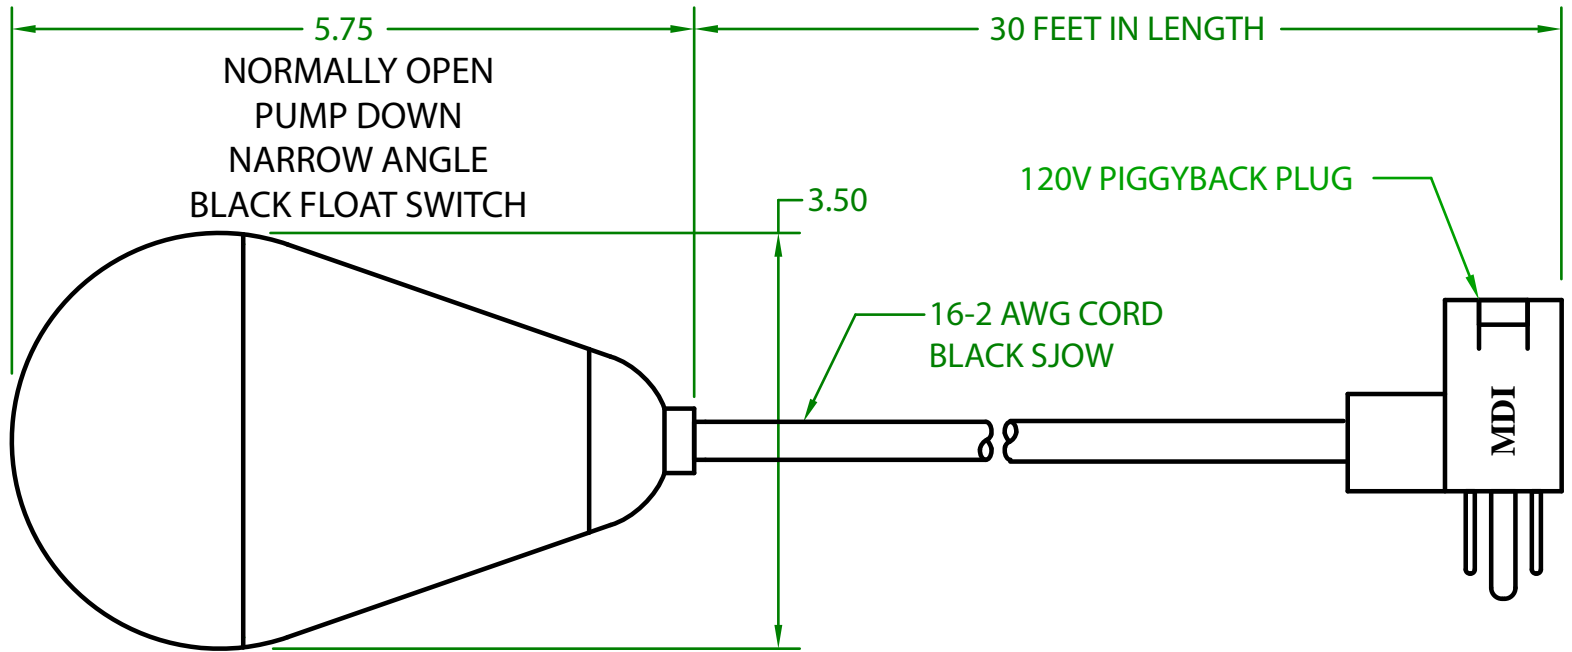

MERCURY DISPLACEMENT INDUSTRIES, INC.

Post Office Box 710 - U.S. 12 East - Edwardsburg, Michigan 49112-0710

Phone (269) 663-8574 - Fax (269) 663-2924

(800) 634-4077

JPF2OW30F1 MECHANICAL FLOAT

OPERATING ANGLE: CONTACTS CLOSE @ 25° (OR BEFORE) ABOVE HORIZONTAL
CONTACTS OPEN @ HORIZONTAL