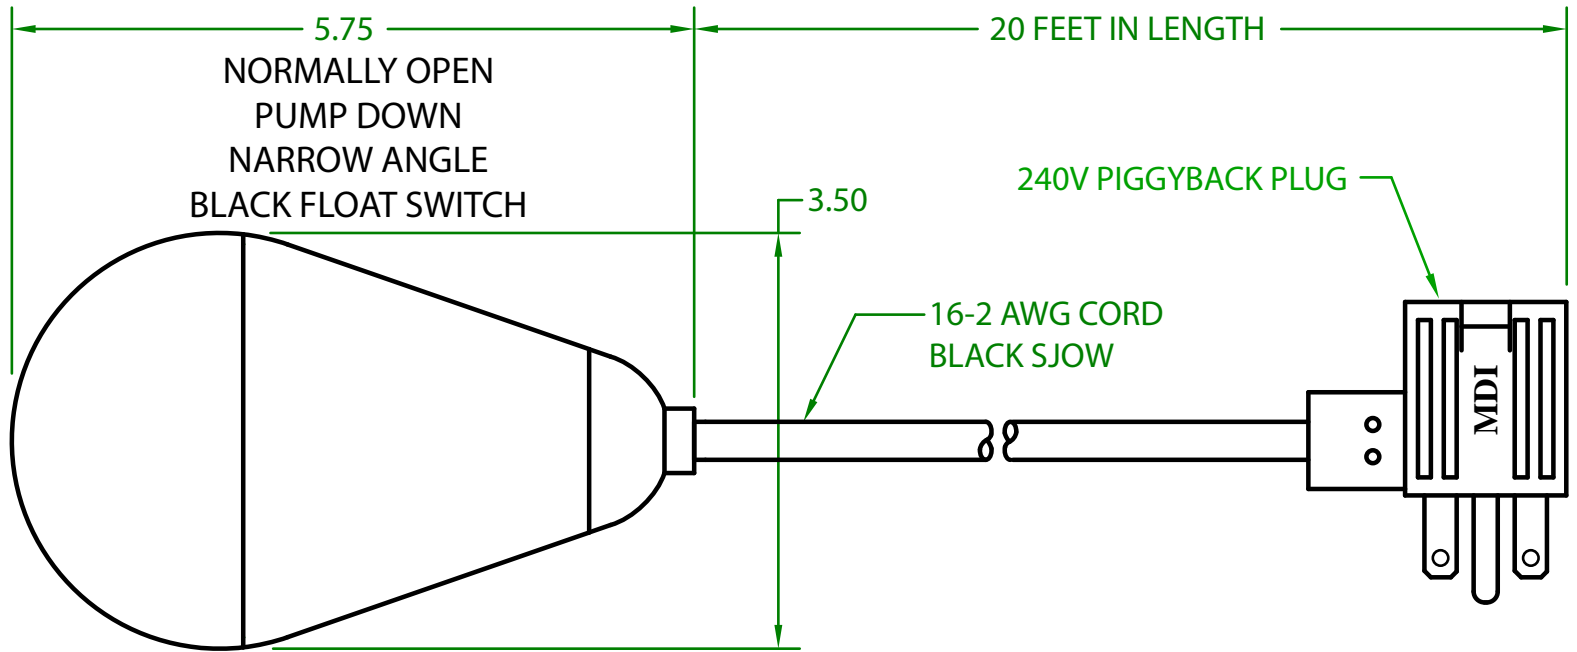

MERCURY DISPLACEMENT INDUSTRIES, INC.

Post Office Box 710 - U.S. 12 East - Edwardsburg, Michigan 49112-0710

Phone (269) 663-8574 - Fax (269) 663-2924

(800) 634-4077

JPF2OW20F2 MECHANICAL FLOAT

OPERATING ANGLE: CONTACTS CLOSE @ 25° (OR BEFORE) ABOVE HORIZONTAL
CONTACTS OPEN @ HORIZONTAL