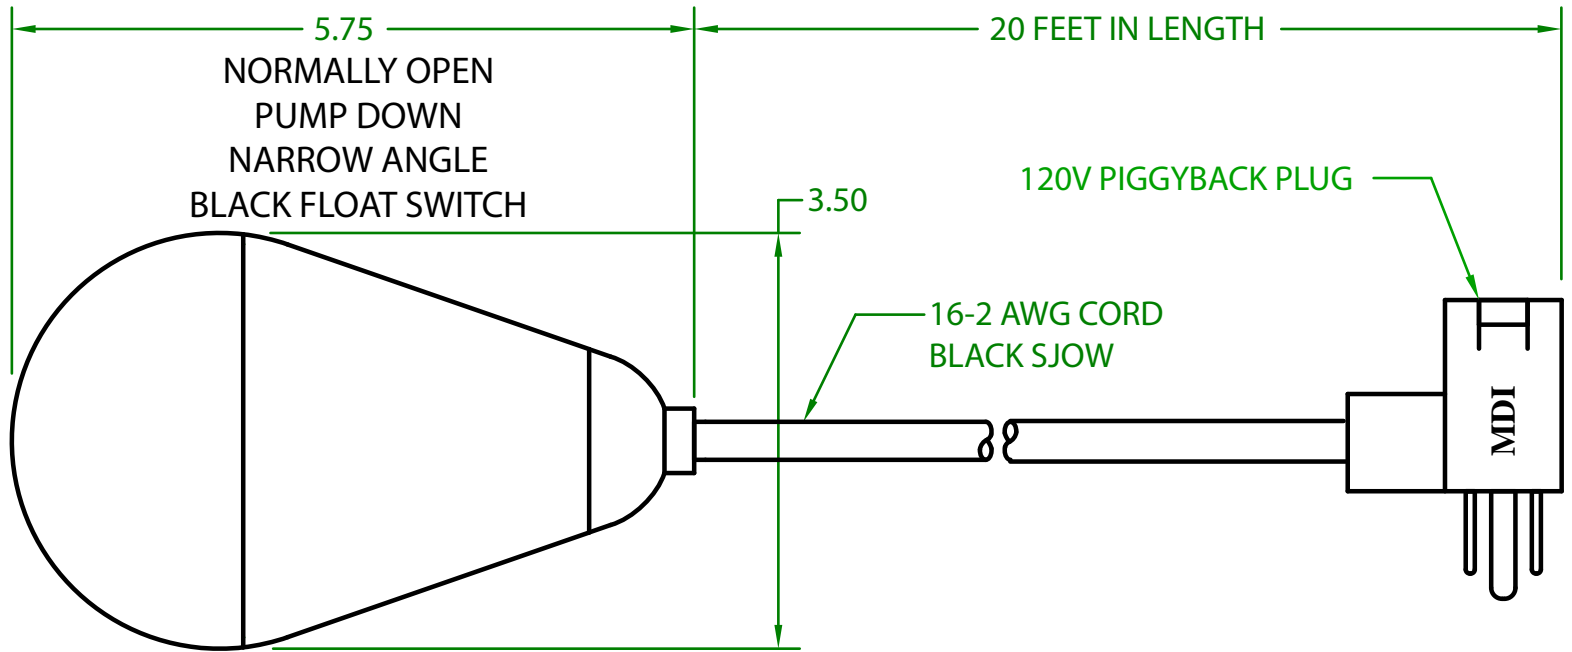

MERCURY DISPLACEMENT INDUSTRIES, INC.

Post Office Box 710 - U.S. 12 East - Edwardsburg, Michigan 49112-0710

Phone (269) 663-8574 - Fax (269) 663-2924

(800) 634-4077

JPF20W20F1 MECHANICAL FLOAT

OPERATING ANGLE: CONTACTS CLOSE @ 25° (OR BEFORE) ABOVE HORIZONTAL
CONTACTS OPEN @ HORIZONTAL