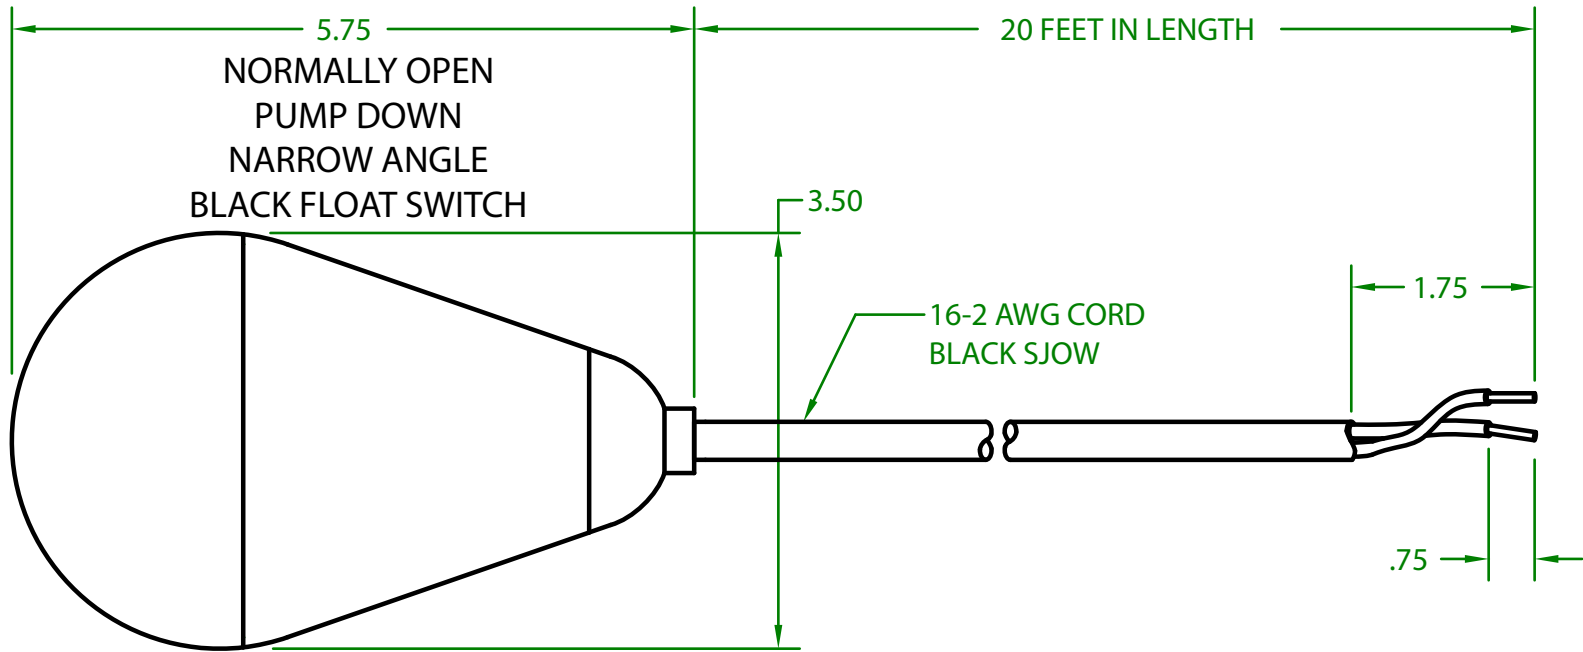

MERCURY DISPLACEMENT INDUSTRIES, INC.

Post Office Box 710 - U.S. 12 East - Edwardsburg, Michigan 49112-0710

Phone (269) 663-8574 - Fax (269) 663-2924

(800) 634-4077

JPF20W2000 MECHANICAL FLOAT

OPERATING ANGLE: CONTACTS CLOSE @ 25° (OR BEFORE) ABOVE HORIZONTAL
CONTACTS OPEN @ HORIZONTAL