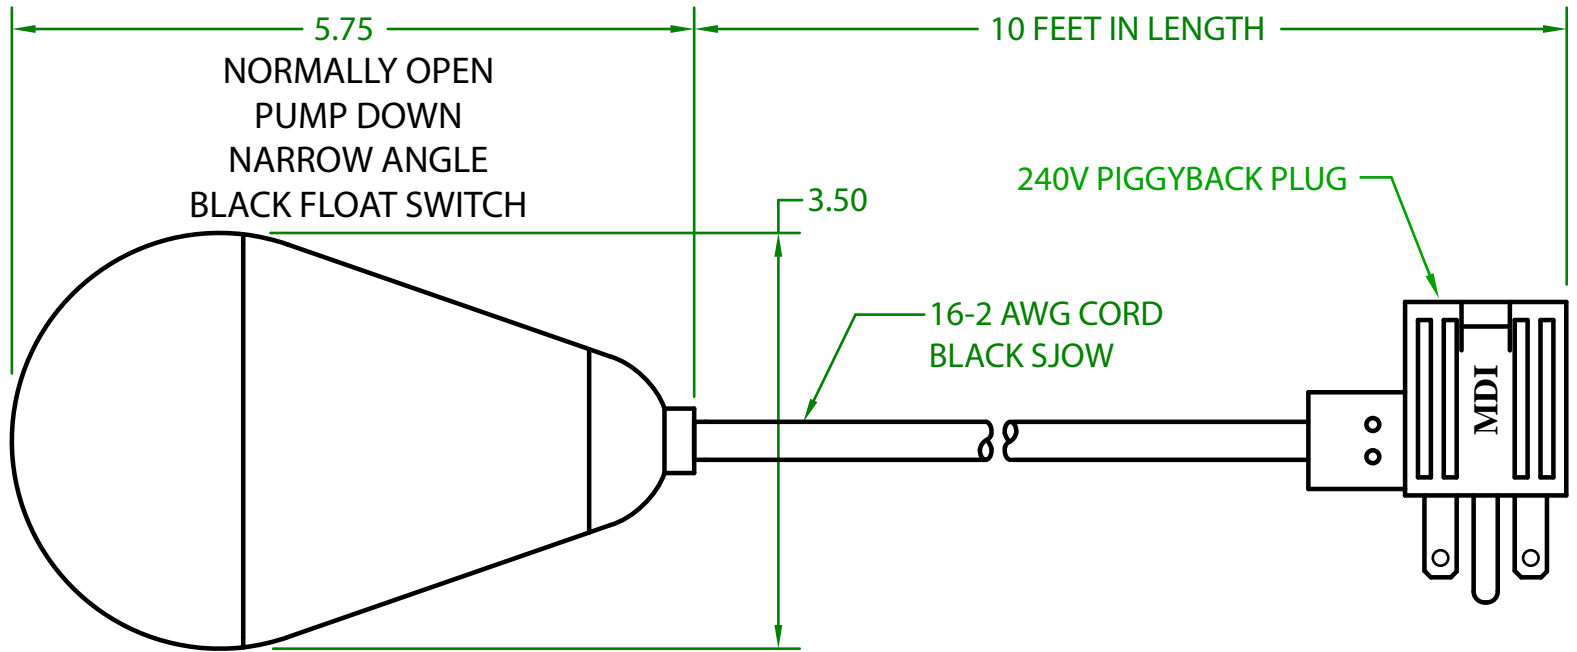

MERCURY DISPLACEMENT INDUSTRIES, INC.

Post Office Box 710 - U.S. 12 East - Edwardsburg, Michigan 49112-0710

Phone (269) 663-8574 - Fax (269) 663-2924

(800) 634-4077

JPF2OW10F2 MECHANICAL FLOAT

OPERATING ANGLE: CONTACTS CLOSE @ 25° (OR BEFORE) ABOVE HORIZONTAL
CONTACTS OPEN @ HORIZONTAL