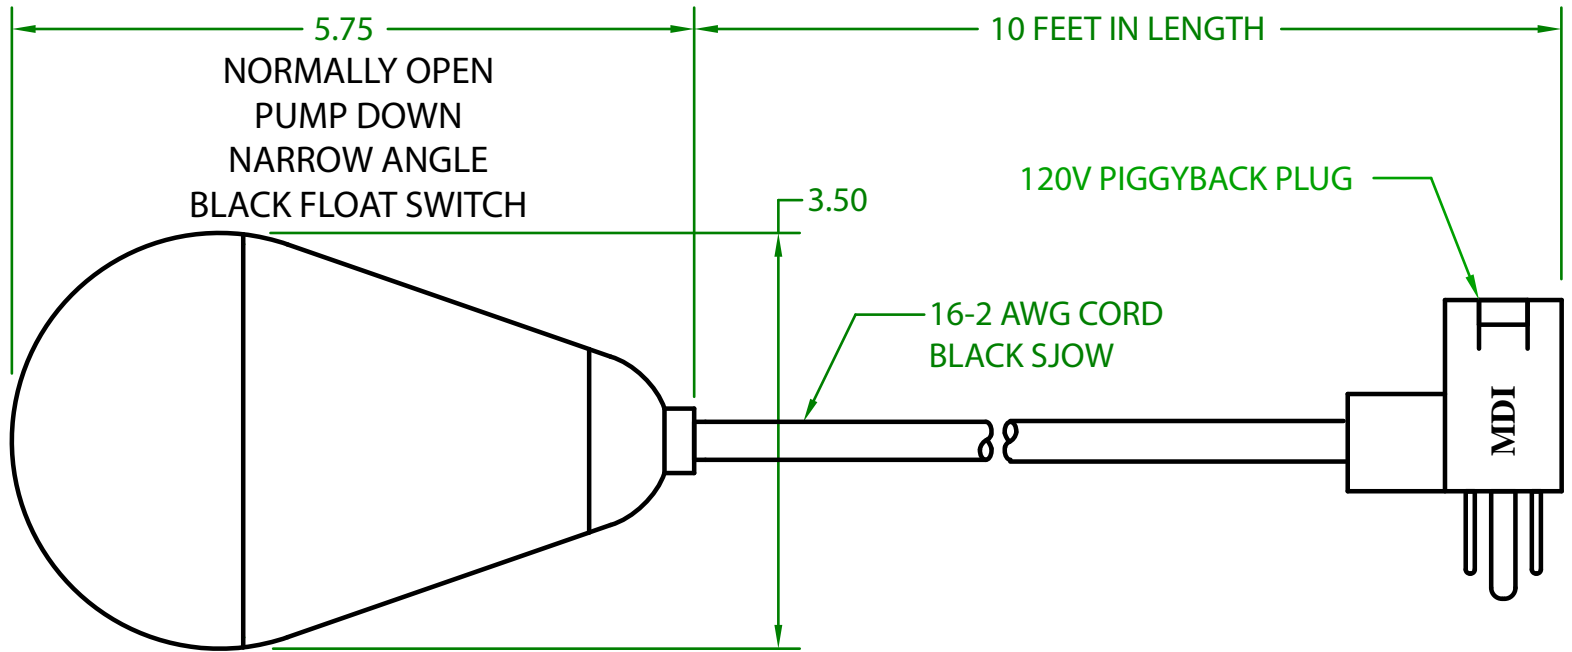

MERCURY DISPLACEMENT INDUSTRIES, INC.

Post Office Box 710 - U.S. 12 East - Edwardsburg, Michigan 49112-0710

Phone (269) 663-8574 - Fax (269) 663-2924

(800) 634-4077

JPF2OW10F1 MECHANICAL FLOAT

OPERATING ANGLE: CONTACTS CLOSE @ 25° (OR BEFORE) ABOVE HORIZONTAL
CONTACTS OPEN @ HORIZONTAL