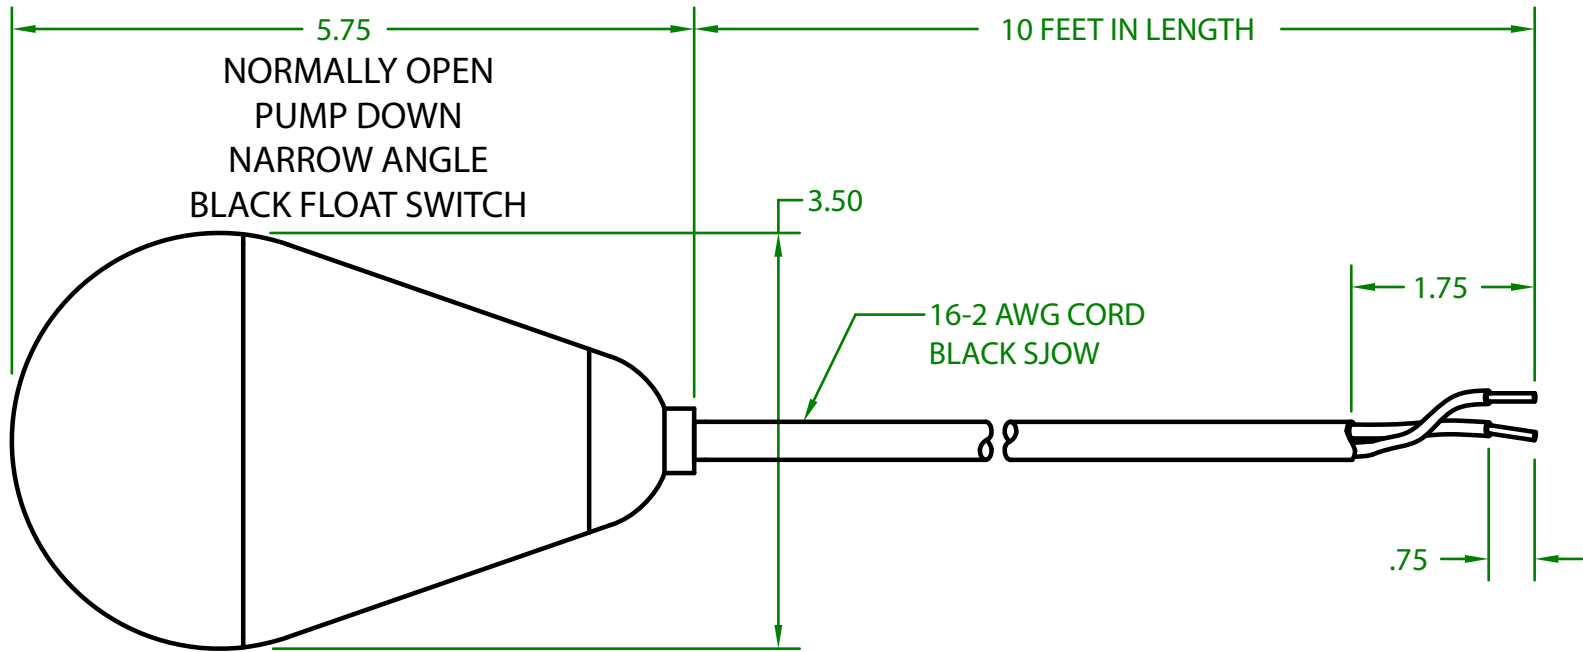

MERCURY DISPLACEMENT INDUSTRIES, INC.

Post Office Box 710 - U.S. 12 East - Edwardsburg, Michigan 49112-0710

Phone (269) 663-8574 - Fax (269) 663-2924

(800) 634-4077

JPF20W1000 MECHANICAL FLOAT

OPERATING ANGLE: CONTACTS CLOSE @ 25° (OR BEFORE) ABOVE HORIZONTAL
CONTACTS OPEN @ HORIZONTAL