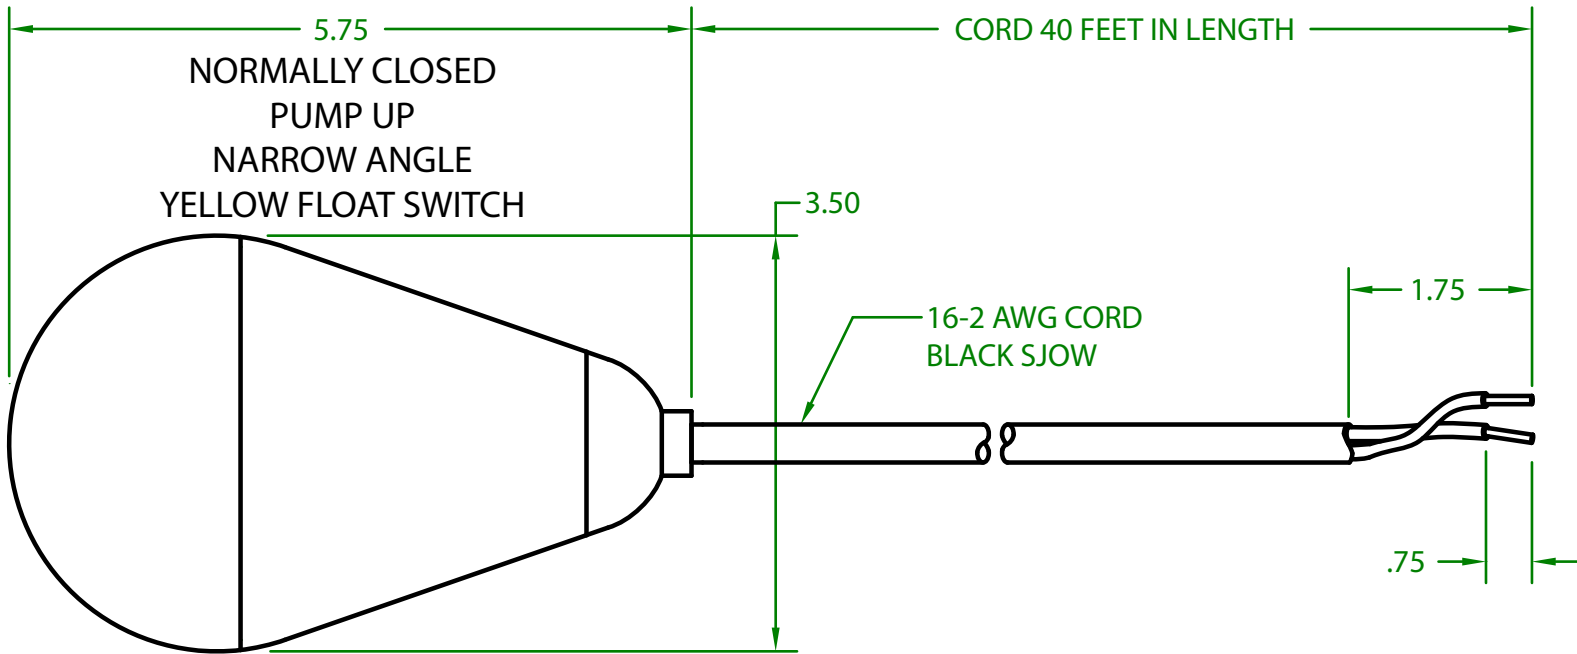

OPERATING ANGLE: CONTACTS OPEN @ 25° ABOVE HORIZONTAL
CONTACTS CLOSE @ 10° BELOW HORIZONTAL

ELECTRICAL RATINGS: 1/4 H.P. @ 120/240 VAC
10 AMPS @ 120/240 VAC 34.8 LRA

FLOAT MATERIAL: A.B.S.

E-93774

J.J.S. April 23, 2020

Contactors - Relays - Switches

<http://www.mdious.com>