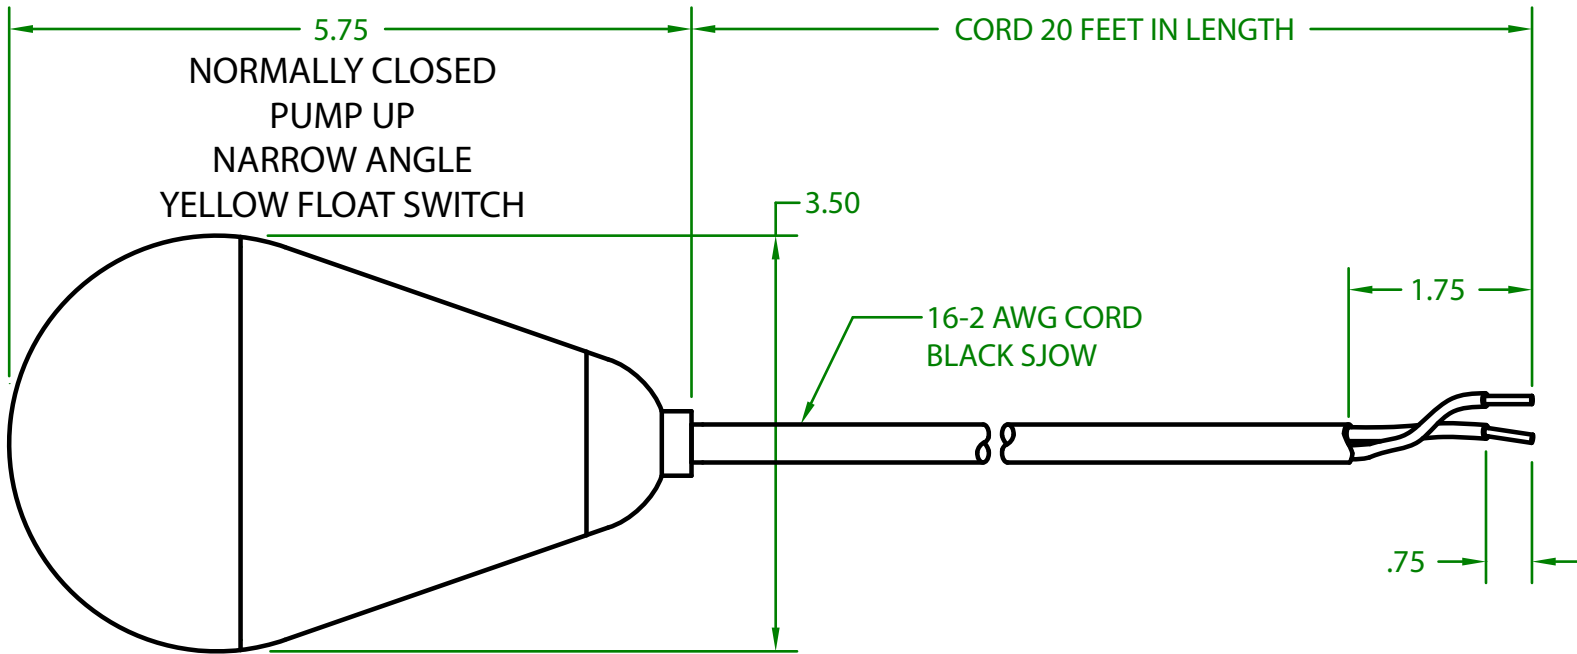

OPERATING ANGLE: CONTACTS OPEN @ 25° ABOVE HORIZONTAL
CONTACTS CLOSE @ 10° BELOW HORIZONTAL

ELECTRICAL RATINGS: 1/4 H.P. @ 120/240 VAC
10 AMPS @ 120/240 VAC 34.8 LRA

FLOAT MATERIAL: A.B.S.

E-93774

J.J.S. April 23, 2020

Contactors - Relays - Switches

<http://www.mdious.com>