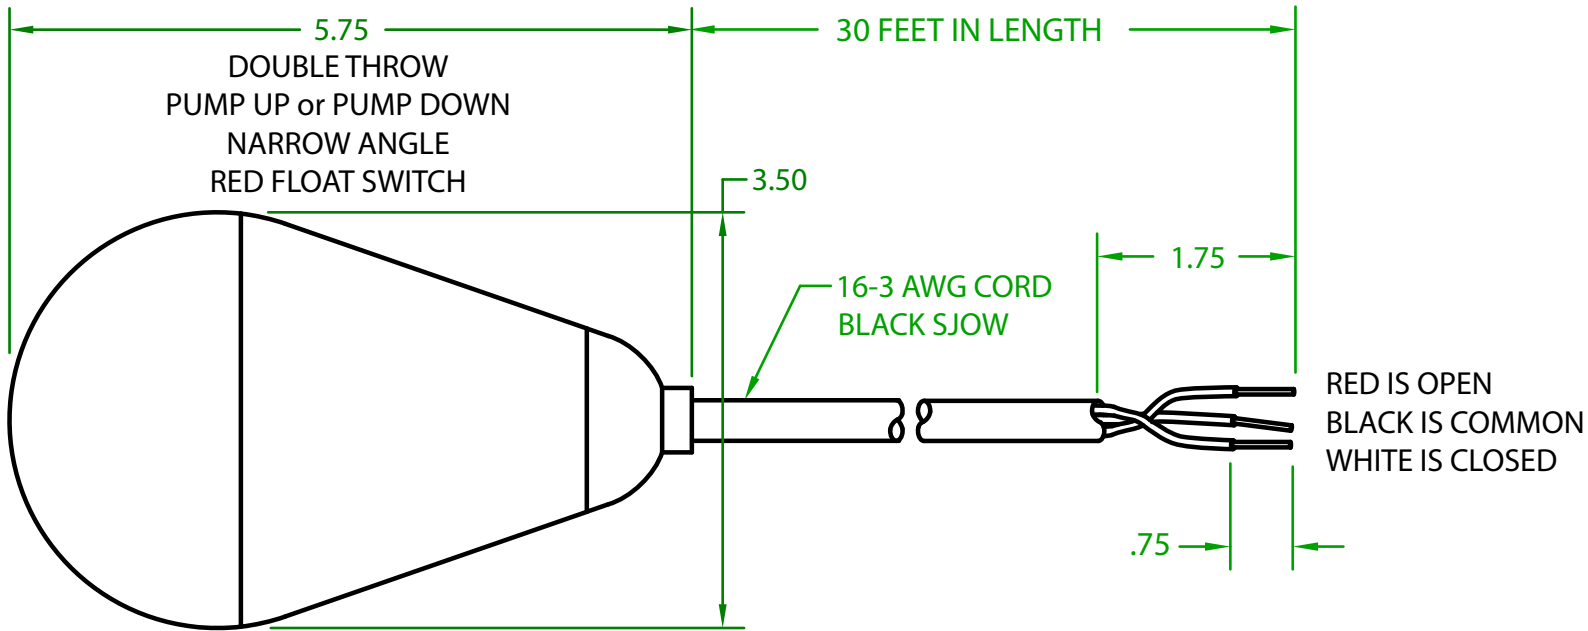

## JNR2DW3000

MECHANICAL FLOAT

OPERATING ANGLE: SWITCHES @ 25° ABOVE AND 10° BELOW HORIZONTAL

ELECTRICAL RATINGS: 1/4 H.P. @ 120/240 VAC  
10 AMPS @ 120/240 VAC 34.8 LRA

FLOAT MATERIAL: A.B.S.

J.J.S. April 23, 2020