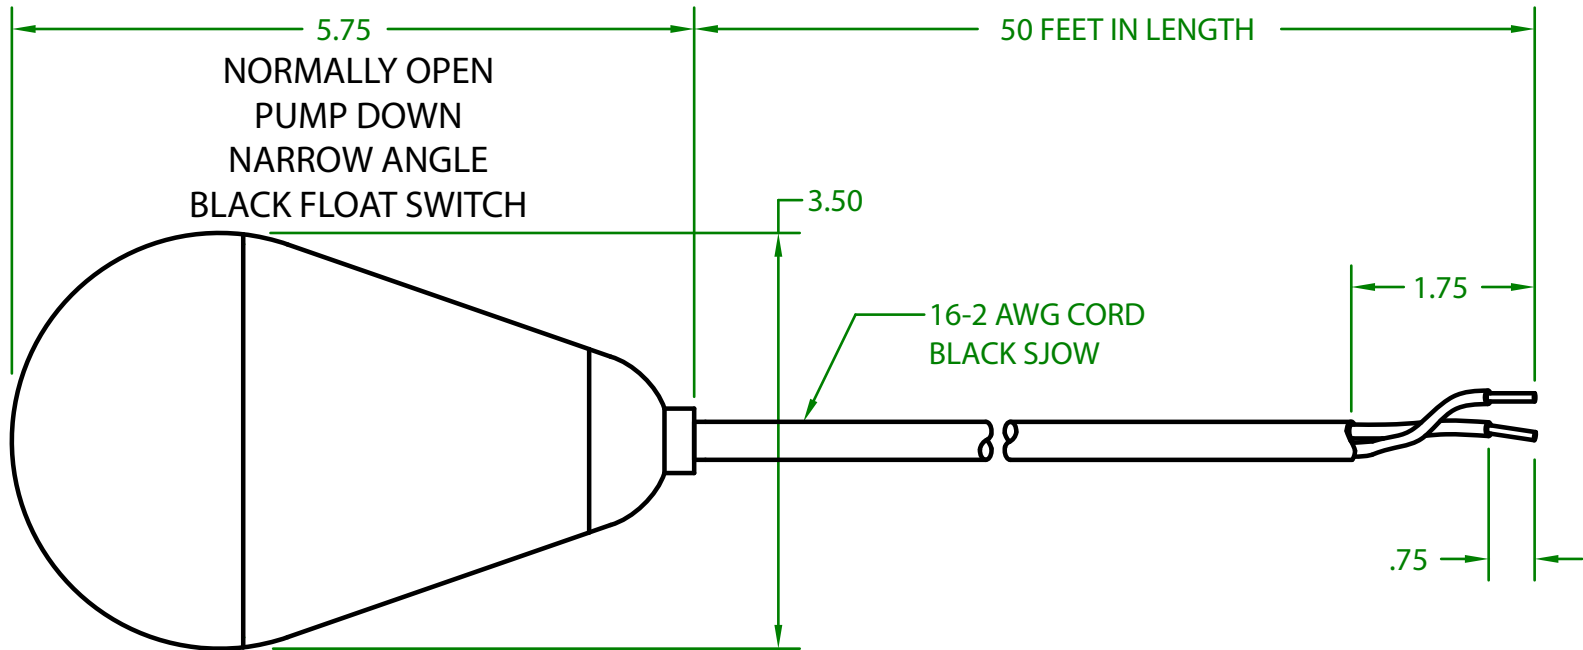

## GOLD PLATED MECHANICAL SWITCH

COMMONLY USED IN INTRINSICALLY SAFE APPS.

OPERATING ANGLE: CONTACTS CLOSED @ 25° ABOVE HORIZONTAL  
CONTACTS OPEN @ 10° BELOW HORIZONTAL

ELECTRICAL RATINGS: 160 MICROAMPS TO 100 MILLIAMPS